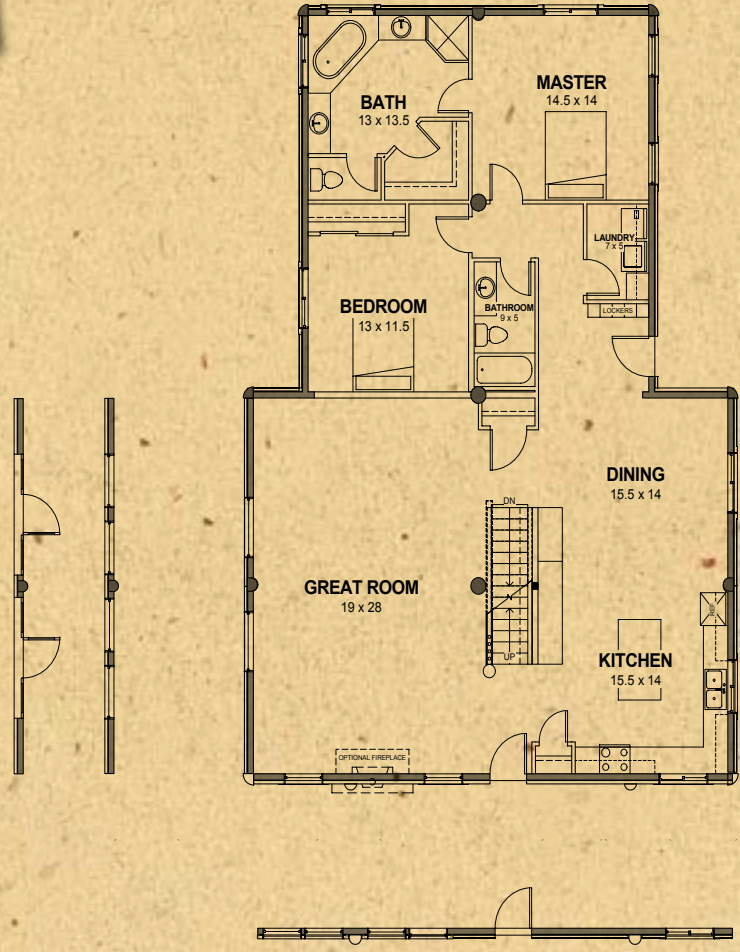

Elk Ridge

Elk Ridge 1	
Main Level Area	2001 sq. ft.
Loft & Storage	552 sq. ft.
Total Living Area	2553 sq. ft.

Available Wall Options shown

www.whispercreekloghomes.com