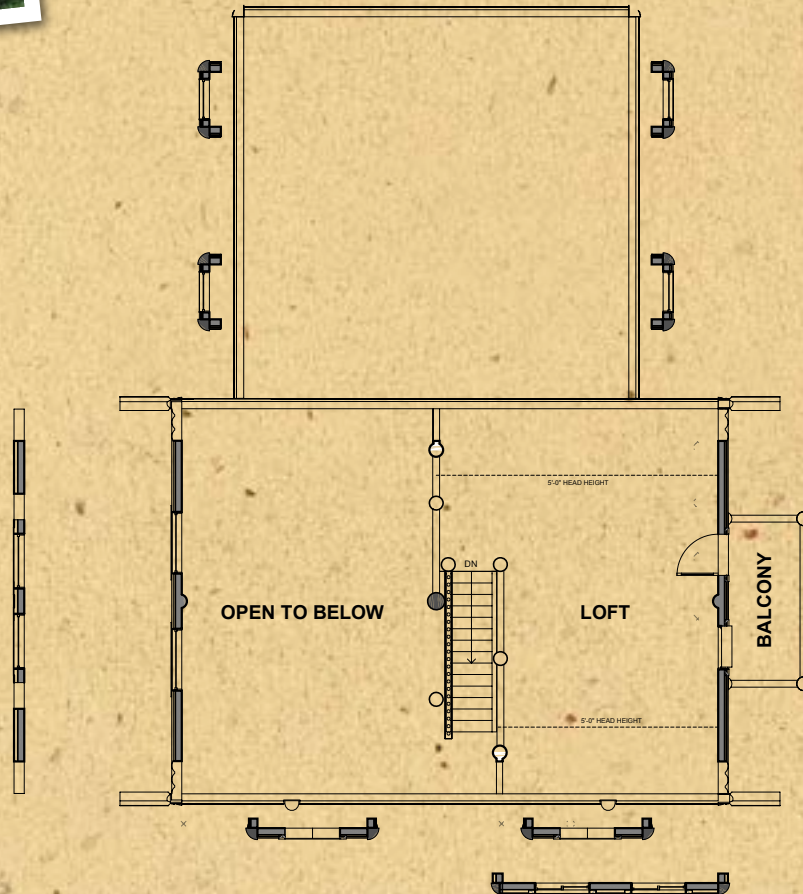

Elk Ridge

Elk Ridge - Loft 1

Main Level Area	2001 sq. ft.
Loft & Storage	552 sq. ft.
Total Living Area	2553 sq. ft.

Available Options shown on this loft plan:
 Balcony
 Dormers
 Window Feature Wall

www.whispercreekloghomes.com