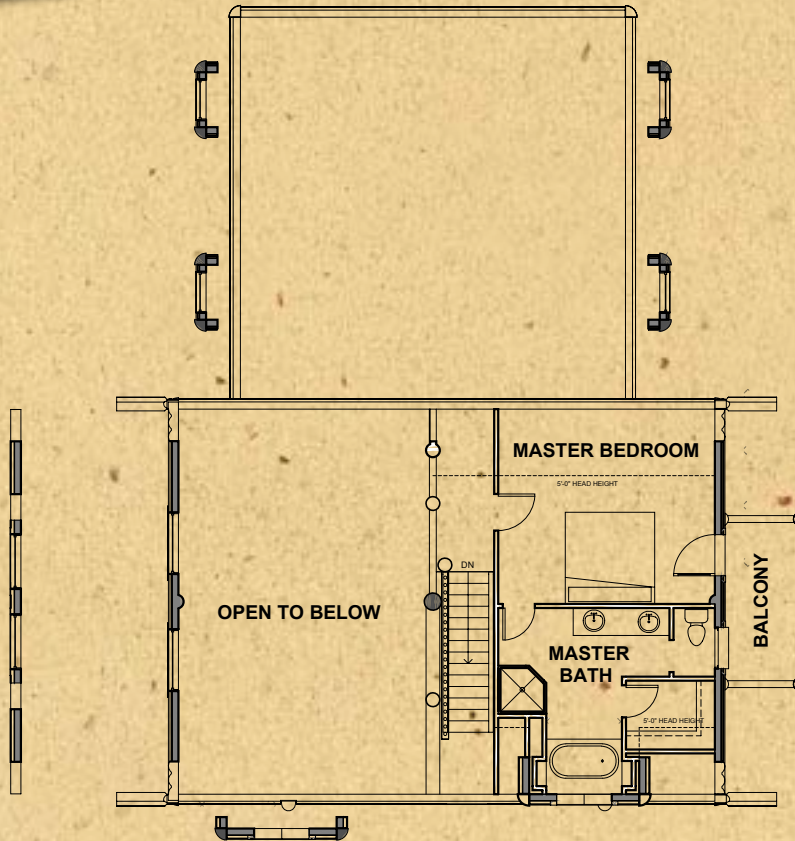

## Elk Ridge - Loft 3

Main Level Area	2001 sq. ft.
Loft & Storage	552 sq. ft.
Total Living Area	2553 sq. ft.

Available Options shown on this loft plan:

- Balcony
- Dormer
- Window Feature Wall

[www.whispercreekloghomes.com](http://www.whispercreekloghomes.com)