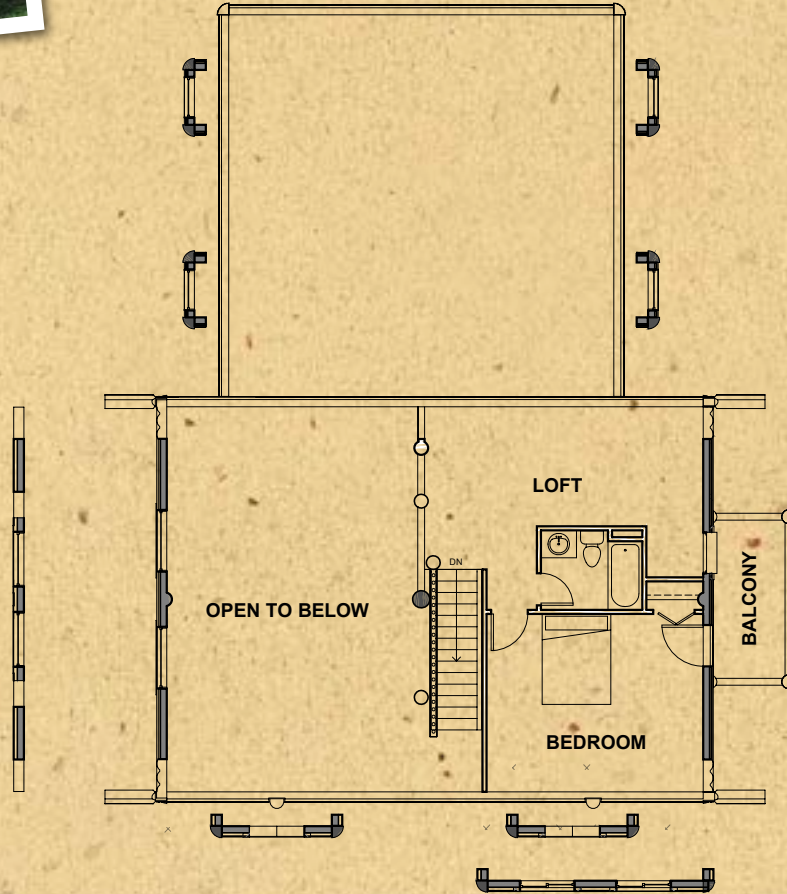

Elk Ridge

Elk Ridge - Loft 4

Main Level Area	2001 sq. ft.
Loft & Storage	552 sq. ft.
Total Living Area	2553 sq. ft.

Available Options shown on this loft plan:

- Balcony
- Dormer
- Window Feature Wall

www.whispercreekloghomes.com