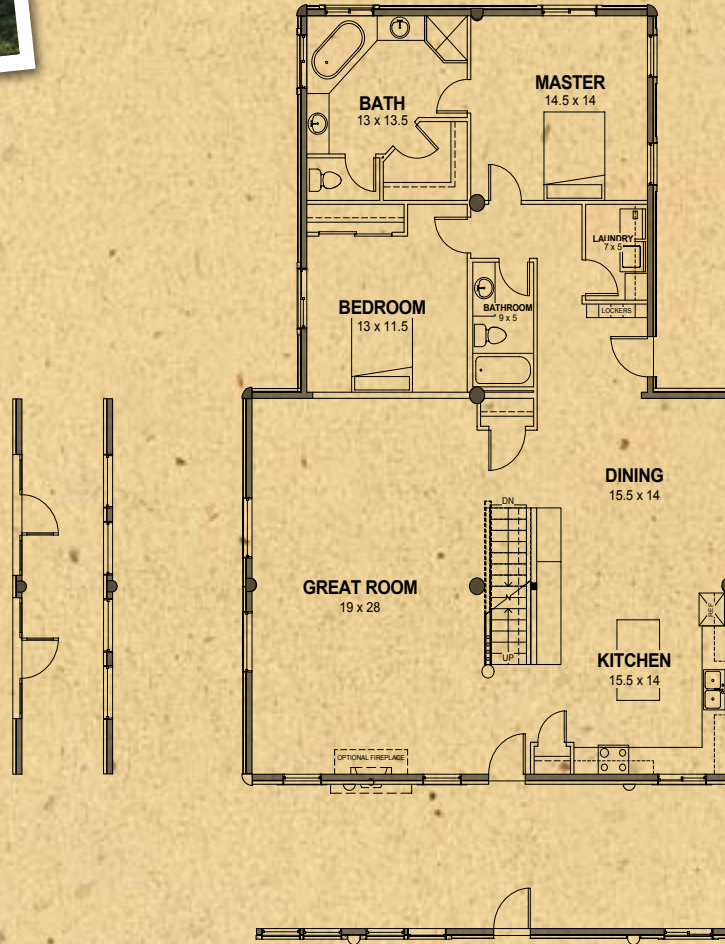

# Elk Ridge Lofted

## Elk Ridge Lofted 1

Main Level Area	2001 sq. ft.
Loft & Storage	1393 sq. ft.
Total Living Area	3394 sq. ft.

Available Wall Options shown

[www.whispercreekloghomes.com](http://www.whispercreekloghomes.com)