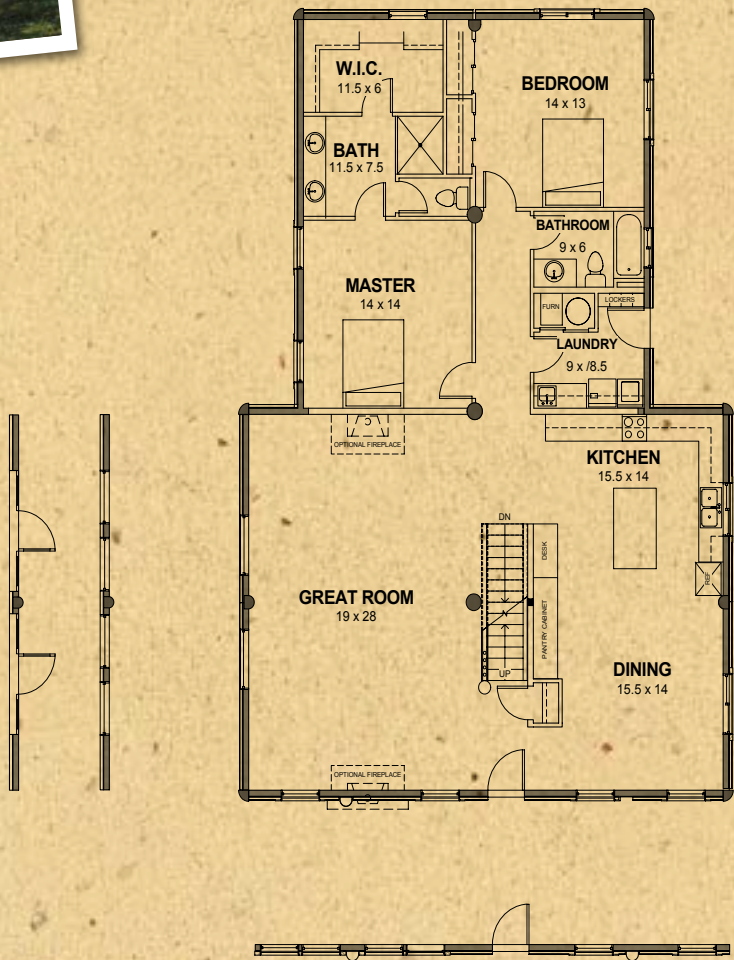

# Elk Ridge Lofted

Elk Ridge Lofted 2	
Main Level Area	2001 sq. ft.
Loft & Storage	1393 sq. ft.
Total Living Area	3394 sq. ft.

Available Wall Options shown

[www.whispercreekloghomes.com](http://www.whispercreekloghomes.com)