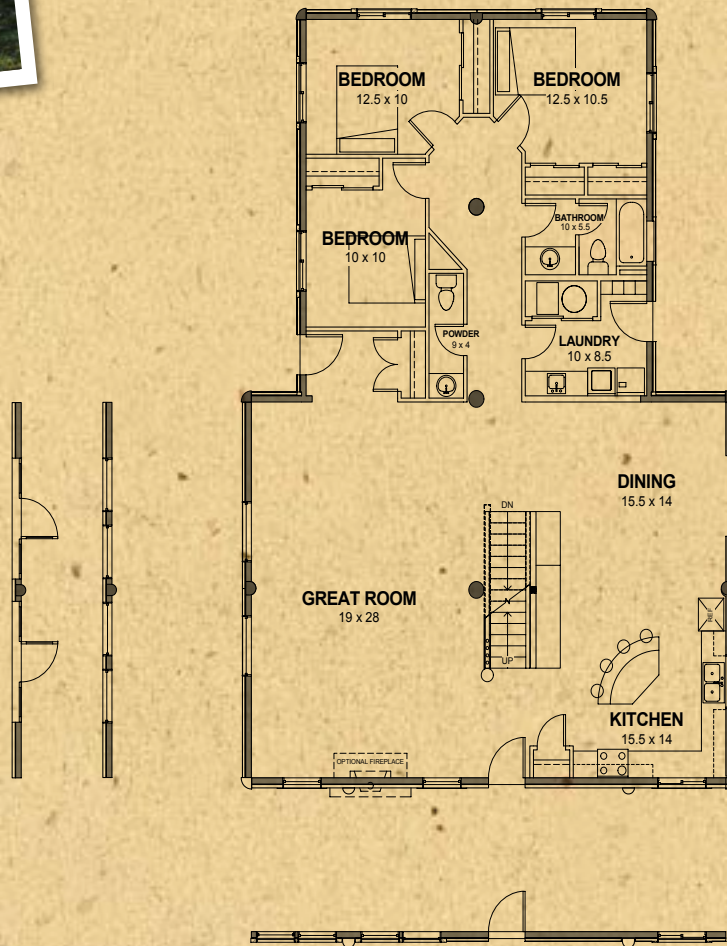

Elk Ridge Lofted

Elk Ridge Lofted 3

Main Level Area	2001 sq. ft.
Loft & Storage	1393 sq. ft.
Total Living Area	3394 sq. ft.

Available Wall Options shown

www.whispercreekloghomes.com