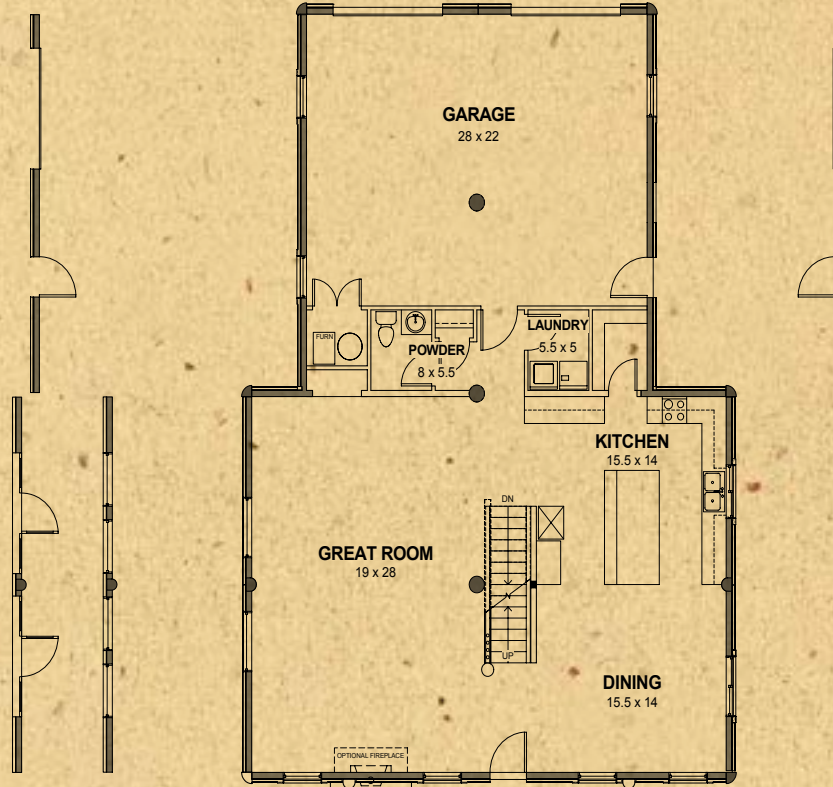

Elk Ridge Lofted

Elk Ridge Lofted 4	
Main Level Area	2001 sq. ft.
Loft & Storage	1393 sq. ft.
Total Living Area	3394 sq. ft.

Available Wall Options shown

www.whispercreekloghomes.com