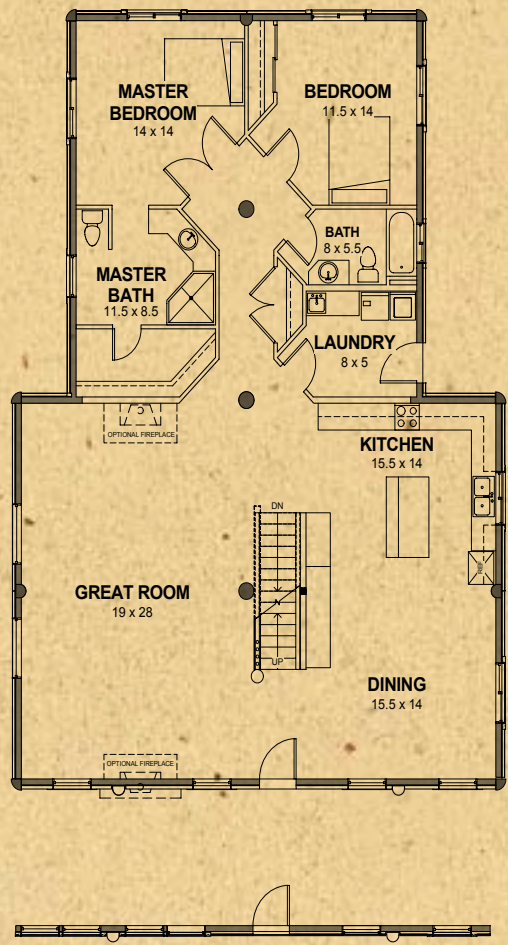

Elk Ridge Lofted

Elk Ridge Lofted 5	
Main Level Area	2001 sq. ft.
Loft & Storage	1393 sq. ft.
Total Living Area	3394 sq. ft.

Available Wall Options shown

www.whispercreekloghomes.com