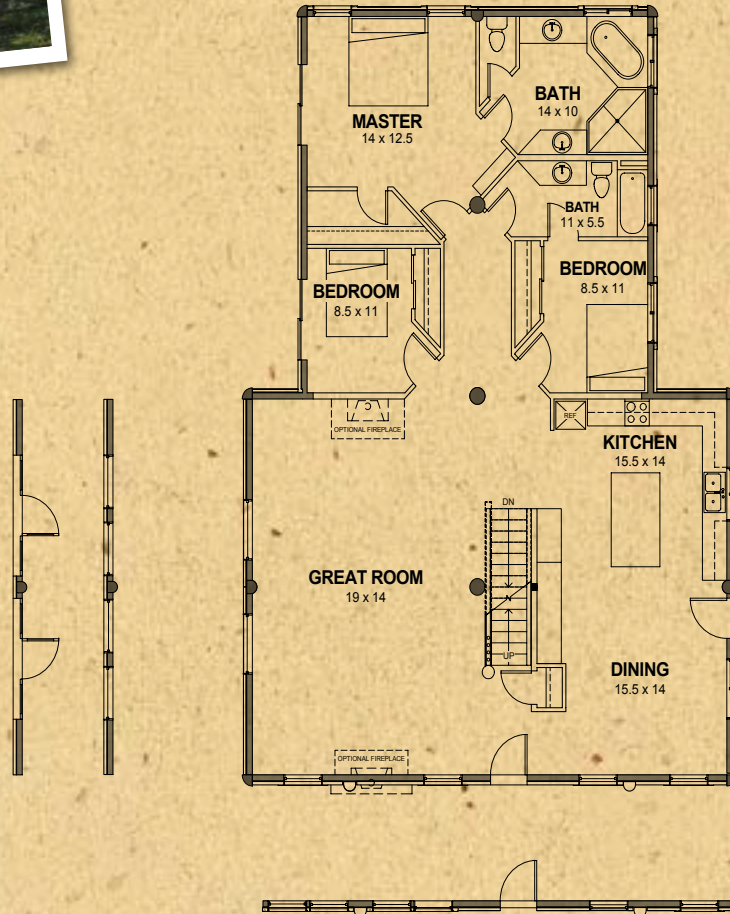

# Elk Ridge Lofted

Elk Ridge Lofted 6	
Main Level Area	2001 sq. ft.
Loft & Storage	1393 sq. ft.
Total Living Area	3394 sq. ft.

Available Wall Options shown

[www.whispercreekloghomes.com](http://www.whispercreekloghomes.com)