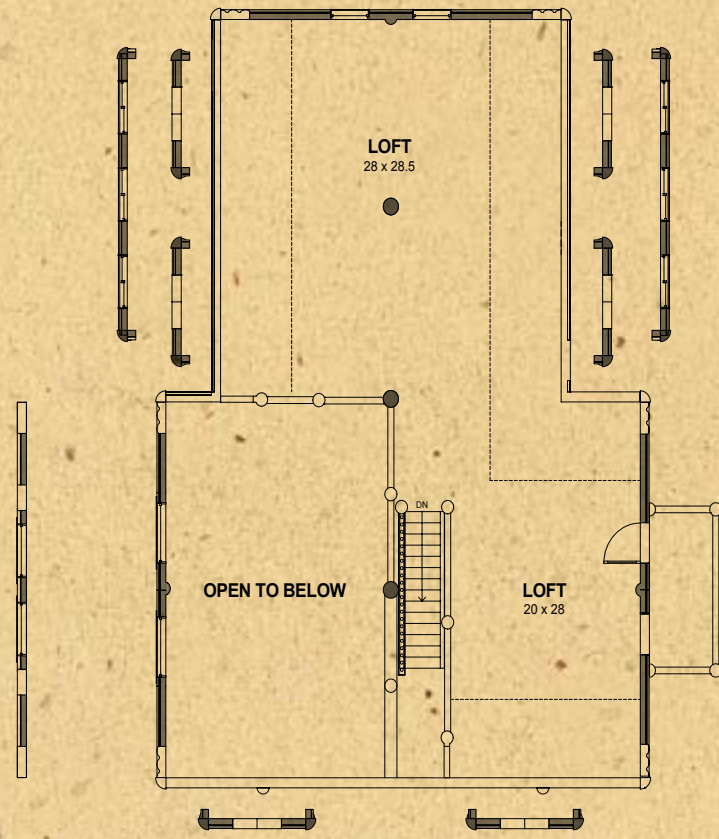

Elk Ridge Lofted

Elk Ridge Lofted - Loft 1	
Main Level Area	2001 sq. ft.
Loft & Storage	1393 sq. ft.
Total Living Area	3394 sq. ft.

Available Options shown on this loft plan:
 Balcony
 Dormers
 Window Feature Wall