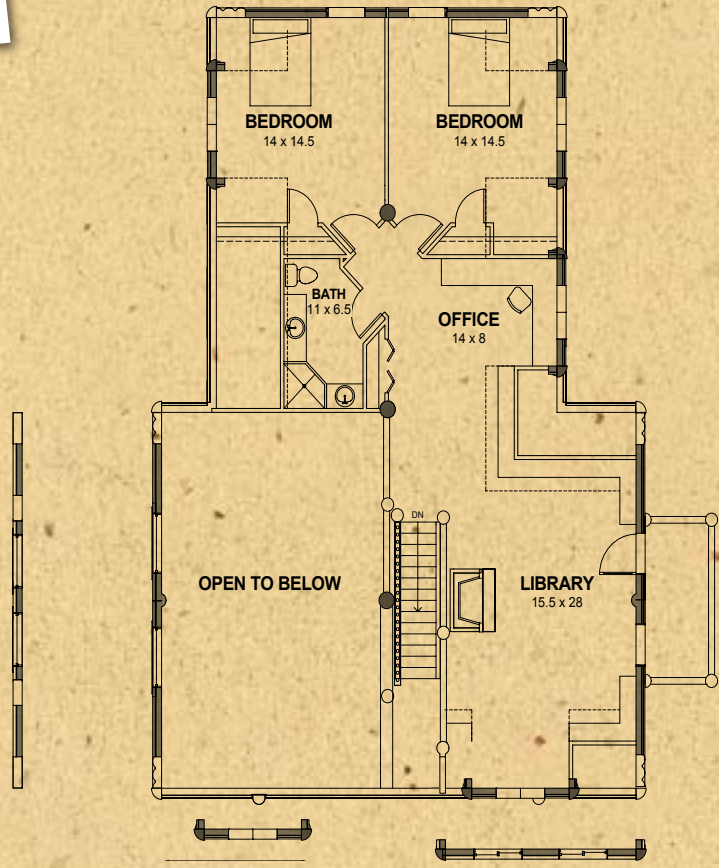

Elk Ridge Lofted

Elk Ridge Lofted - Loft 2	
Main Level Area	2001 sq. ft.
Loft & Storage	1393 sq. ft.
Total Living Area	3394 sq. ft.

Available Options shown on this loft plan:
 Balcony
 Dormers
 Window Feature Wall