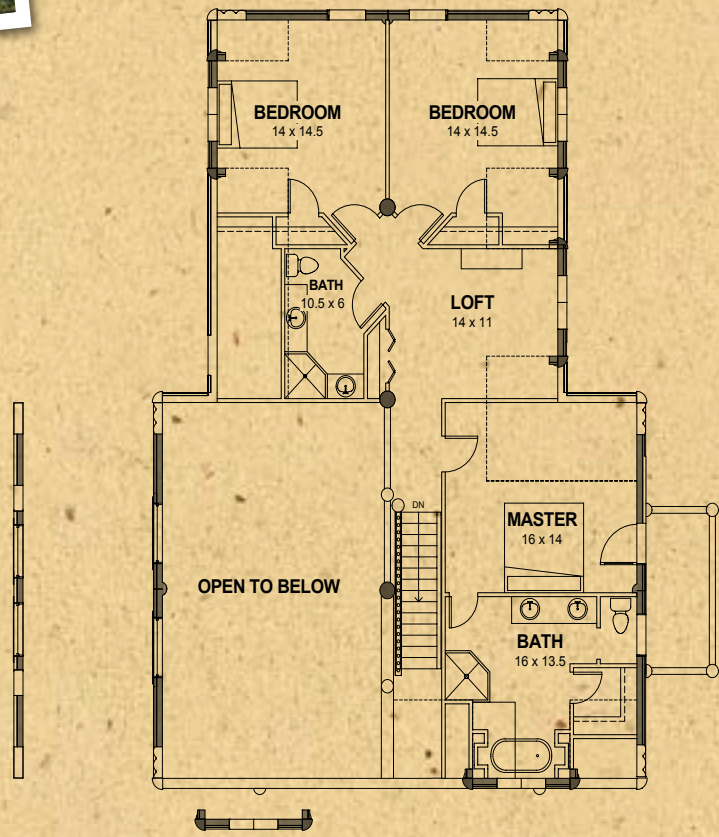

# Elk Ridge Lofted

Elk Ridge Lofted - Loft 3	
Main Level Area	2001 sq. ft.
Loft & Storage	1393 sq. ft.
<b>Total Living Area</b>	<b>3394 sq. ft.</b>

Available Options shown on this loft plan:  
 Balcony  
 Dormers  
 Window Feature Wall