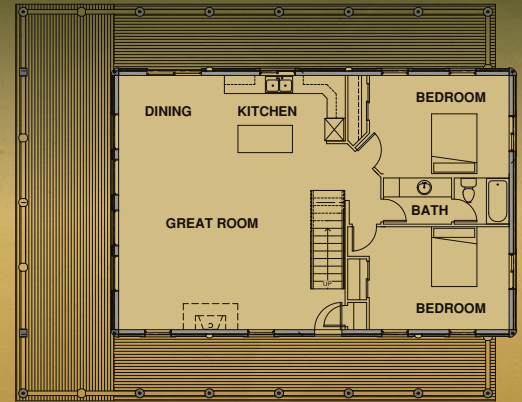

Sundance Lofted

Sundance Lofted SPECIFICATIONS

Outside Dimension	44' x 29'
Square Footage of Main	1,276 sq. ft.
Square Footage of Loft	352 sq. ft.
Total Square Footage	1,628 sq. ft.

Main Level

Loft

View our entire selection of floorplans online at wclb.com