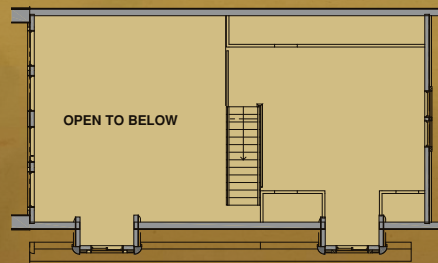

Sundance Lofted

Sundance Lofted SPECIFICATIONS

Outside Dimension	44' x 29'
Square Footage of Main	1,276 sq. ft.
Square Footage of Loft	352 sq. ft.
Total Square Footage	1,628 sq. ft.

Main Level

Loft

View our entire selection of floorplans online at wclb.com

Whisper Creek understands that nothing adds to a home's beauty and functionality more than smart and affordable finishing options. Our homes are designed for both functionality and economy. Additional value can be added to many of our homes by simply adding a loft or basement. Finish your home with the choice of Round, Square or Timber Craftsman style logs and accents.