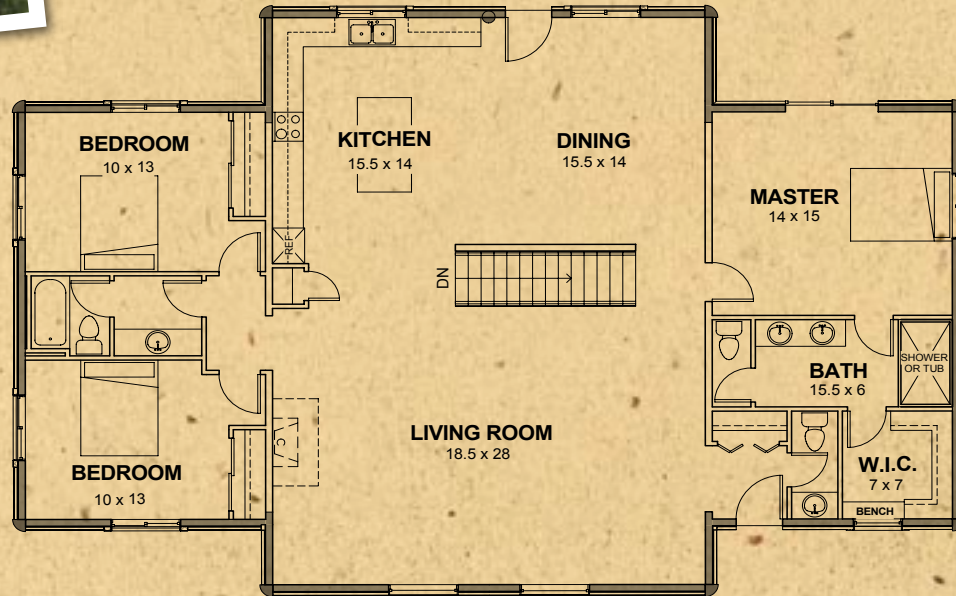

Aspen Grove Series

Aspen Grove 1

Total Living Area	2088 sq. ft.
-------------------	--------------

www.whispercreekloghomes.com