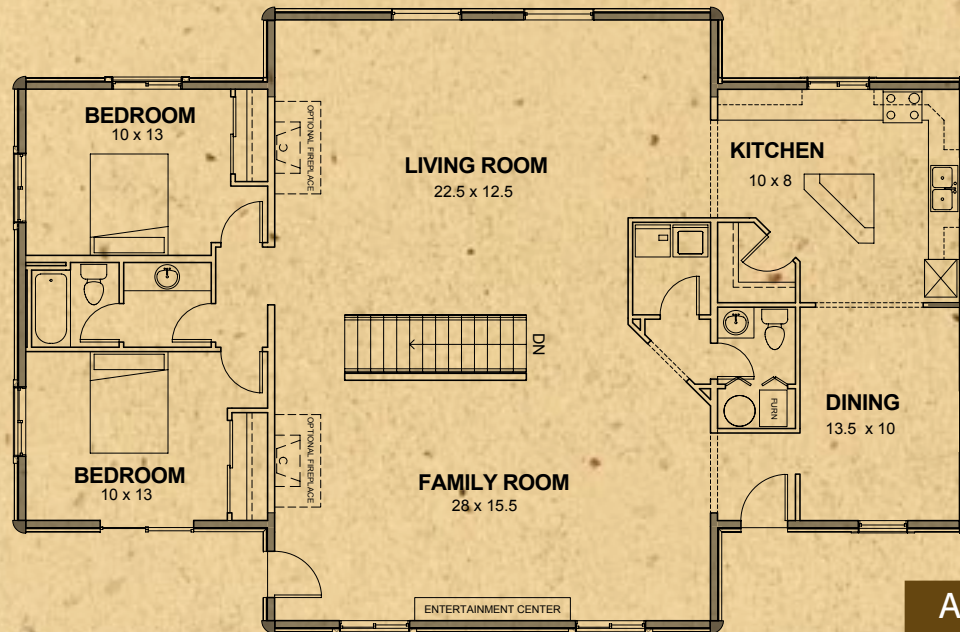

Aspen Grove Series

Aspen Grove 2

Total Living Area	2088 sq. ft.
--------------------------	---------------------

www.whispercreekloghomes.com