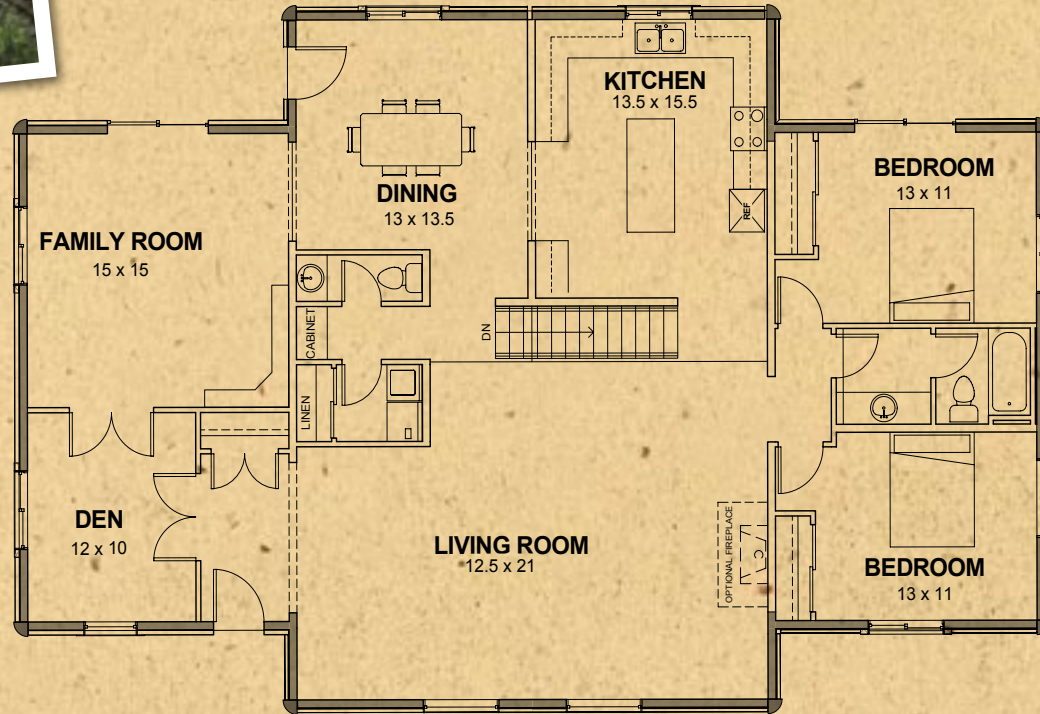

Aspen Grove Series

Aspen Grove 5

Total Living Area	2088 sq. ft.
--------------------------	---------------------

www.whispercreekloghomes.com