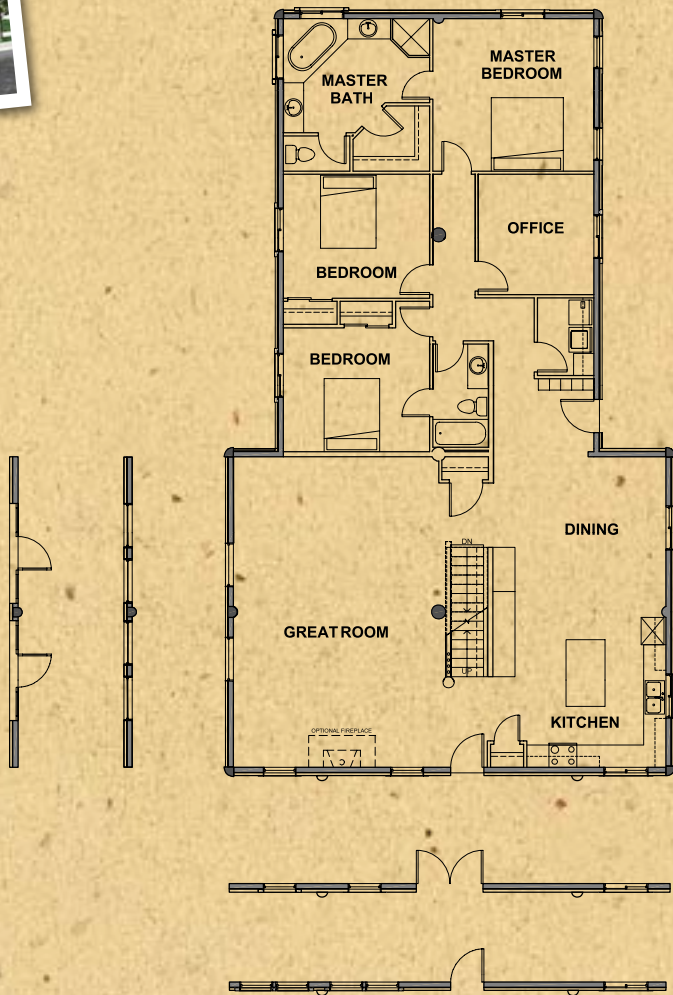

# Bear Lake Series

## Bear Lake 1

Main Level Area	2320 sq. ft.
Loft & Storage	1712 sq. ft.
Total Living Area	4032 sq. ft.

Available Wall Options shown

[www.whispercreekloghomes.com](http://www.whispercreekloghomes.com)