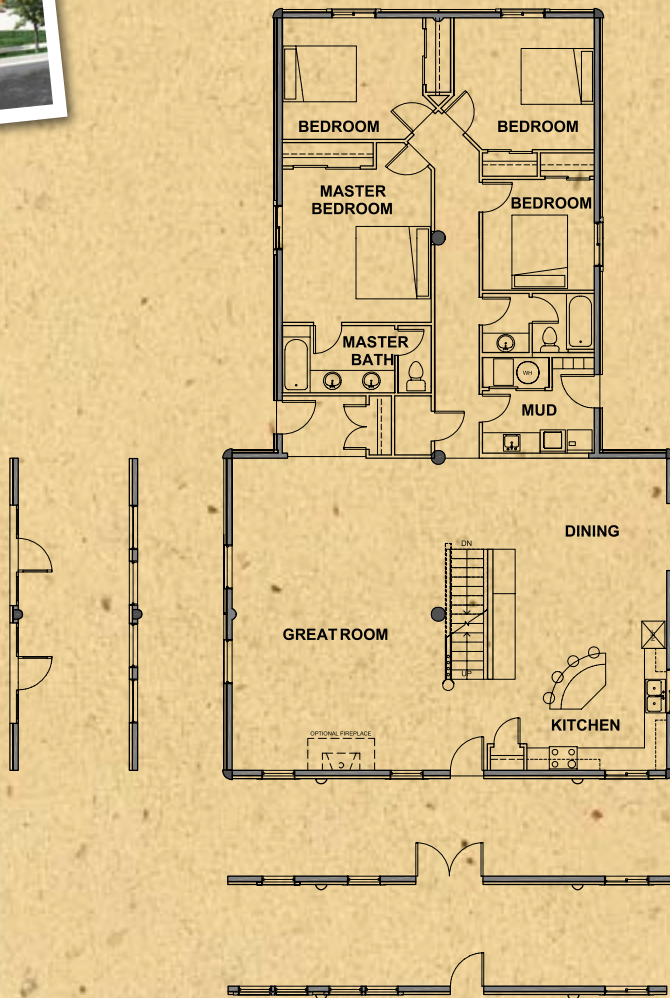

# Bear Lake Series

## Bear Lake 2

Main Level Area	2320 sq. ft.
Loft & Storage	1712 sq. ft.
<b>Total Living Area</b>	<b>4032 sq. ft.</b>

Available Wall Options shown

[www.whispercreekloghomes.com](http://www.whispercreekloghomes.com)