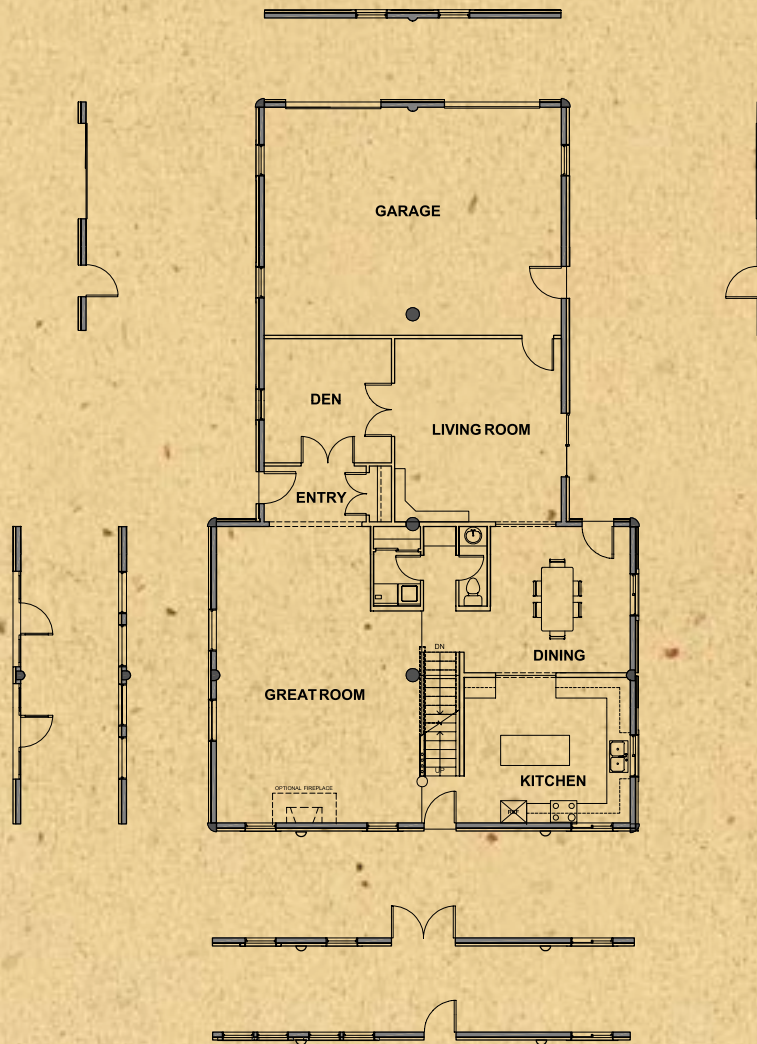

# Bear Lake Series

Bear Lake 3

Bear Lake 3	
Main Level Area	2320 sq. ft.
Loft & Storage	1712 sq. ft.
Total Living Area	4032 sq. ft.

Available Wall Options shown

[www.whispercreekloghomes.com](http://www.whispercreekloghomes.com)