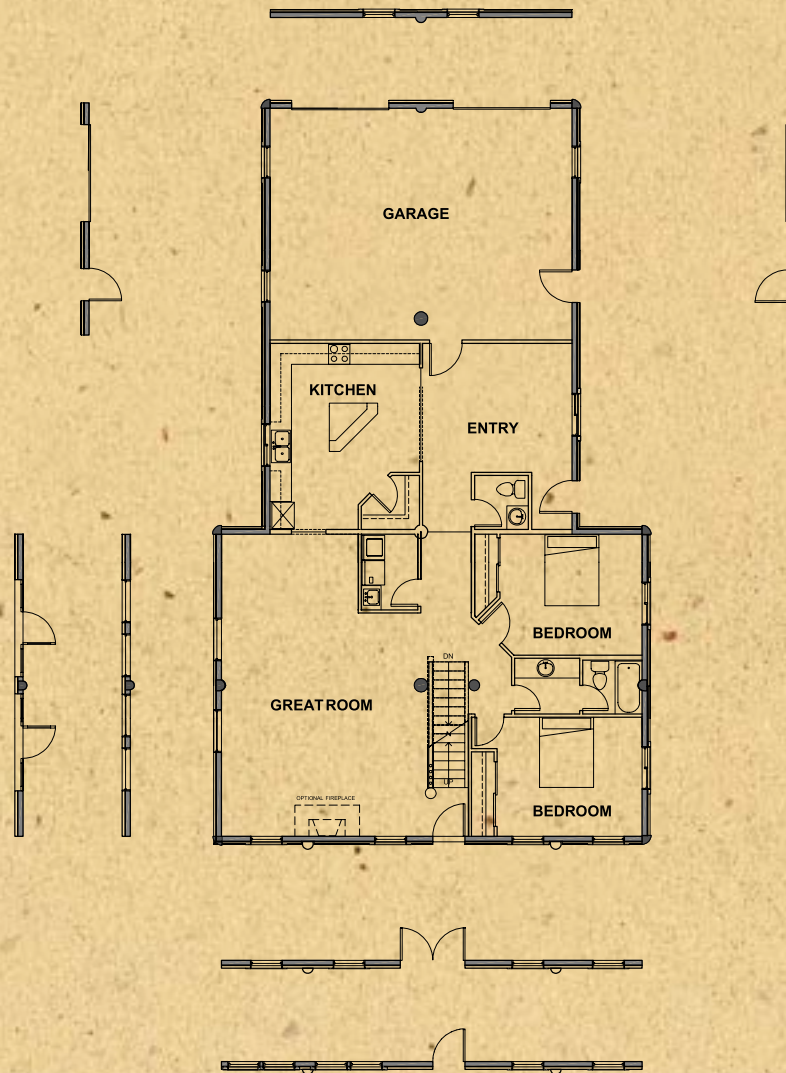

# Bear Lake Series

Bear Lake 4

## Bear Lake 4

Main Level Area	2320 sq. ft.
Loft & Storage	1712 sq. ft.
Total Living Area	4032 sq. ft.

Available Wall Options shown

[www.whispercreekloghomes.com](http://www.whispercreekloghomes.com)