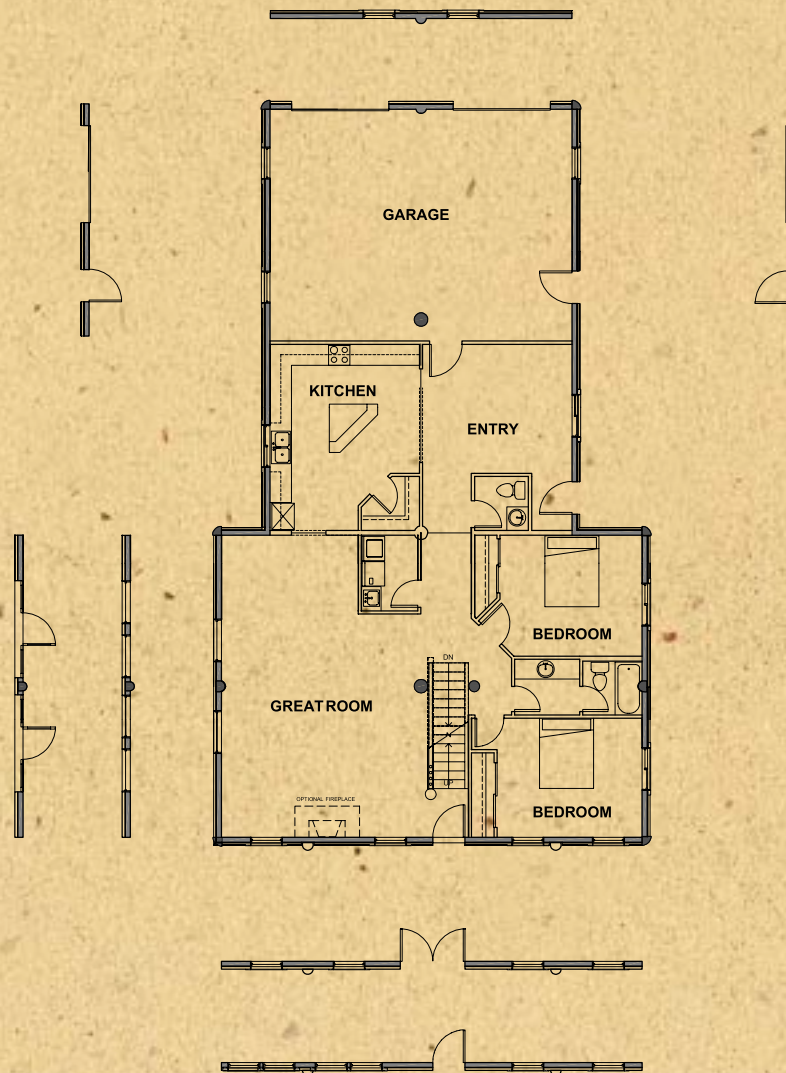

Bear Lake Series

Bear Lake Loft 1

Bear Lake Loft 1

| | |
|-------------------|--------------|
| Main Level Area | 2320 sq. ft. |
| Loft & Storage | 1712 sq. ft. |
| Total Living Area | 4032 sq. ft. |

Available Wall Options shown