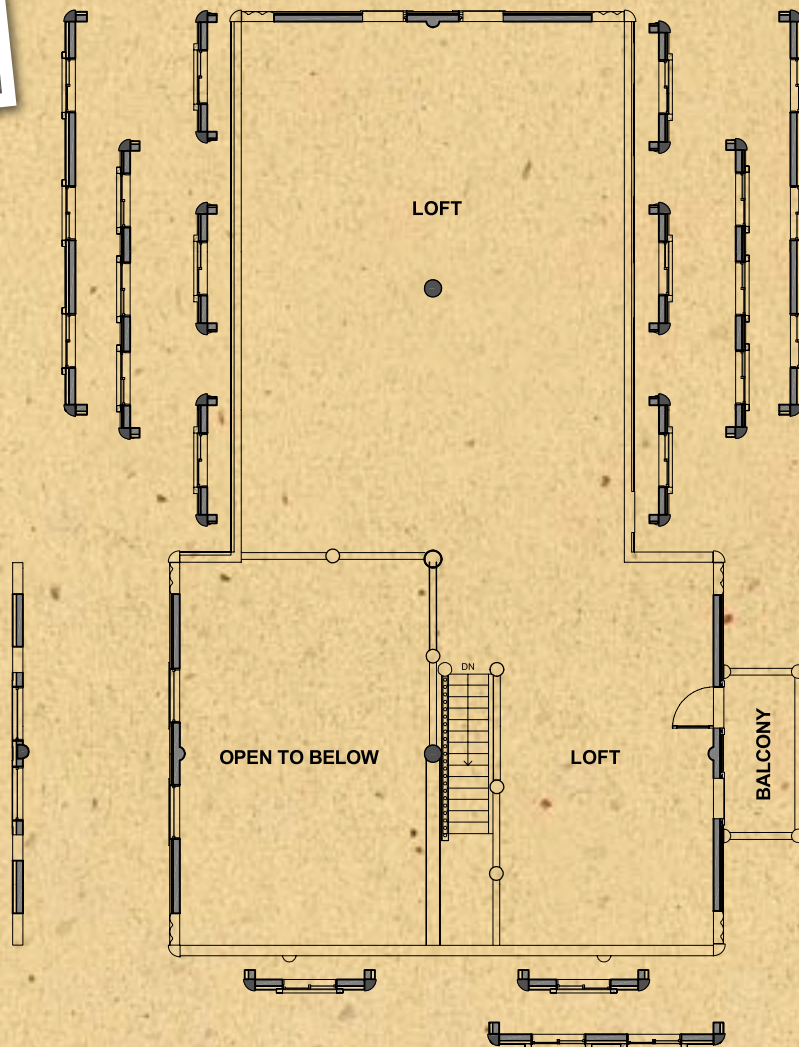

# Bear Lake Series

## Bear Lake Lofted 1

Main Level Area	2320 sq. ft.
Loft & Storage	1712 sq. ft.
<b>Total Living Area</b>	<b>4032 sq. ft.</b>

Available Wall Options shown

[www.whispercreekloghomes.com](http://www.whispercreekloghomes.com)