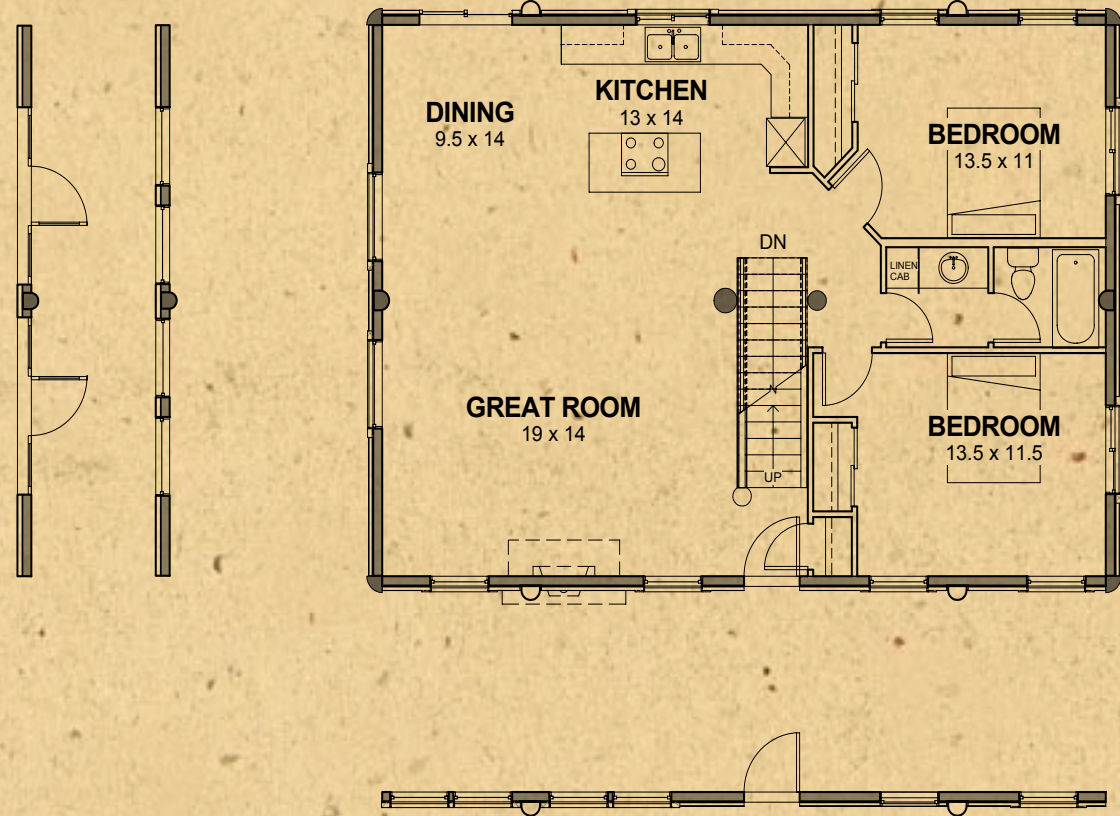

# Big Horn Series

Big Horn 1	
Main Level Area	1160 sq. ft.
Loft & Storage	552 sq. ft.
<b>Total Living Area</b>	<b>1712 sq. ft.</b>

Available Wall Options shown

[www.whispercreekloghomes.com](http://www.whispercreekloghomes.com)