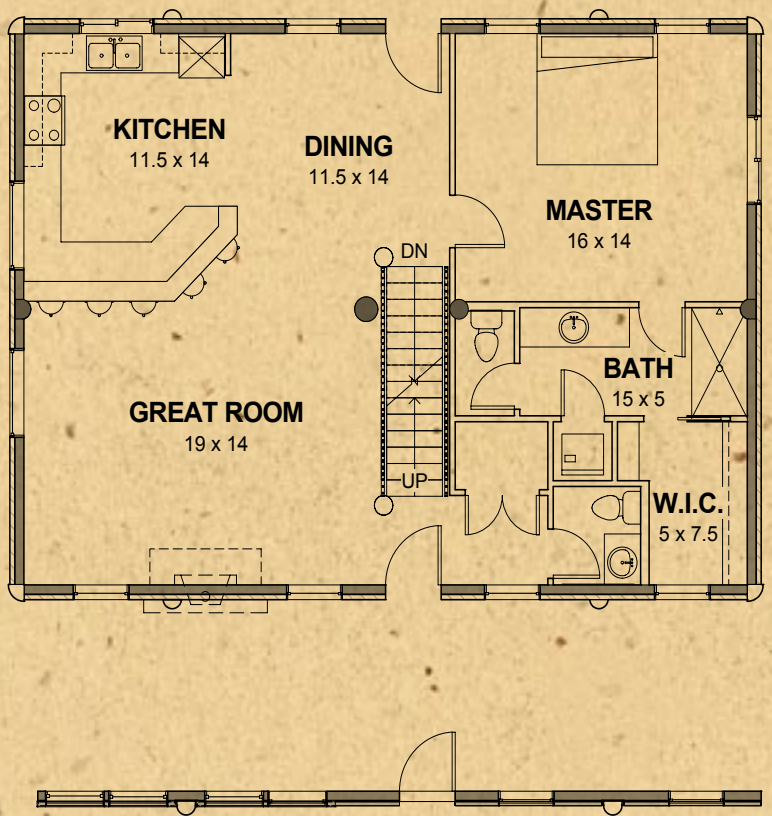

Big Horn Series

Big Horn 2	
Main Level Area	1160 sq. ft.
Loft & Storage	552 sq. ft.
Total Living Area	1712 sq. ft.

Available Wall Option shown

www.whispercreekloghomes.com