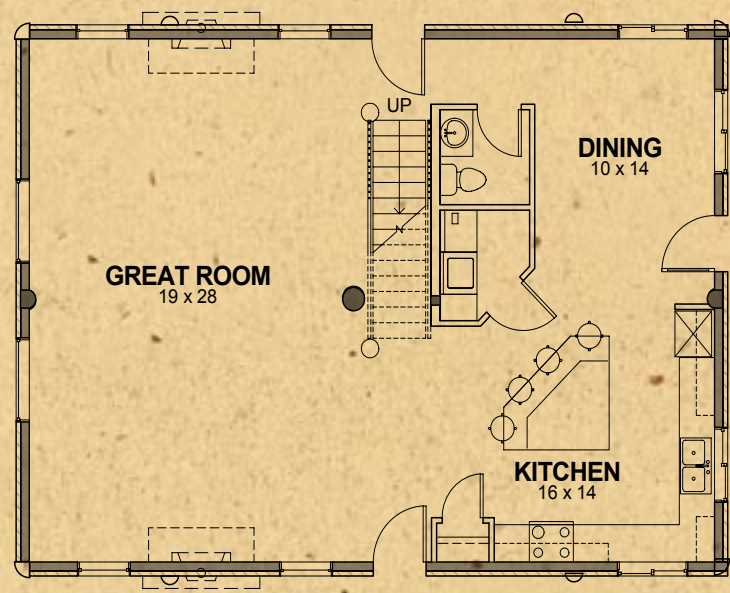

# Big Horn Series

Big Horn 3	
Main Level Area	1160 sq. ft.
Loft & Storage	552 sq. ft.
Total Living Area	1712 sq. ft.

Available Wall Options shown

[www.whispercreekloghomes.com](http://www.whispercreekloghomes.com)