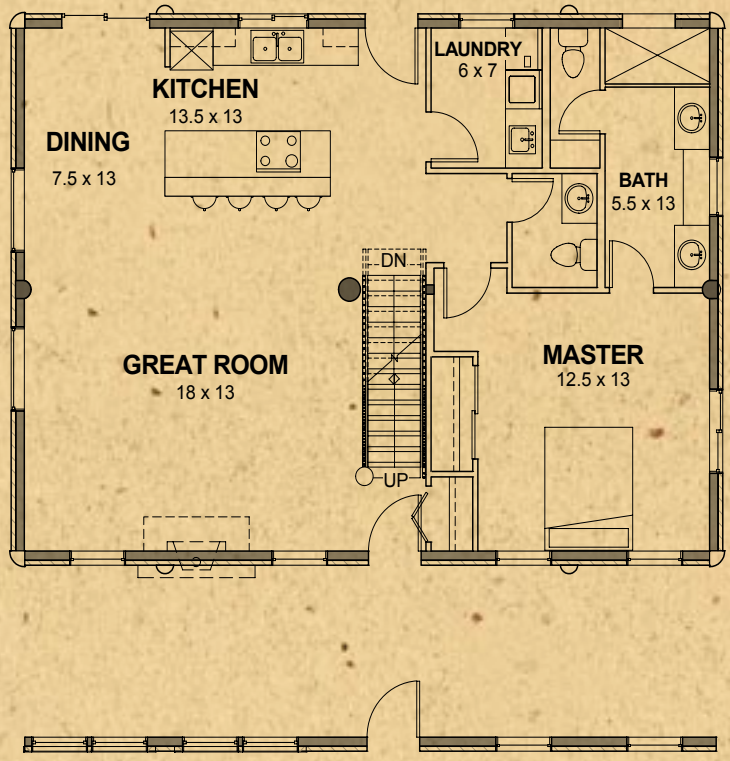

# Big Horn Series

Big Horn 4	
Main Level Area	1160 sq. ft.
Loft & Storage	552 sq. ft.
Total Living Area	1712 sq. ft.

Available Wall Options shown

[www.whispercreekloghomes.com](http://www.whispercreekloghomes.com)