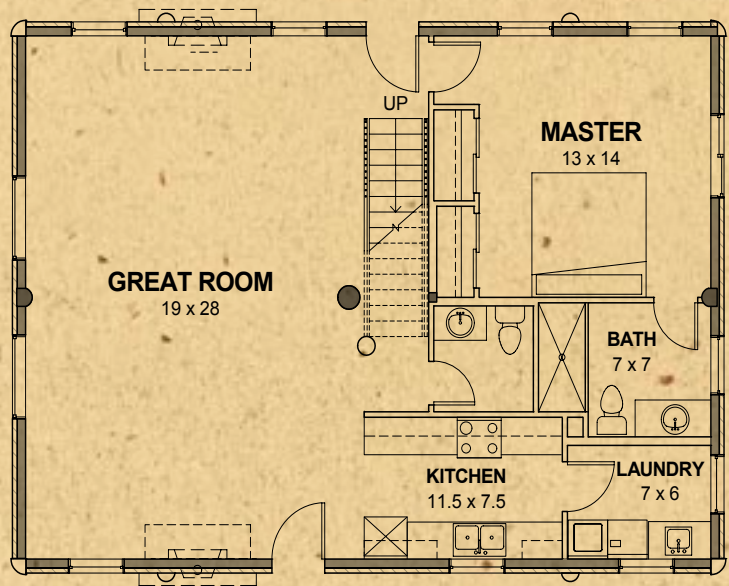

Big Horn Series

Big Horn 6	
Main Level Area	1160 sq. ft.
Loft & Storage	552 sq. ft.
Total Living Area	1712 sq. ft.

Available Wall Options shown

www.whispercreekloghomes.com