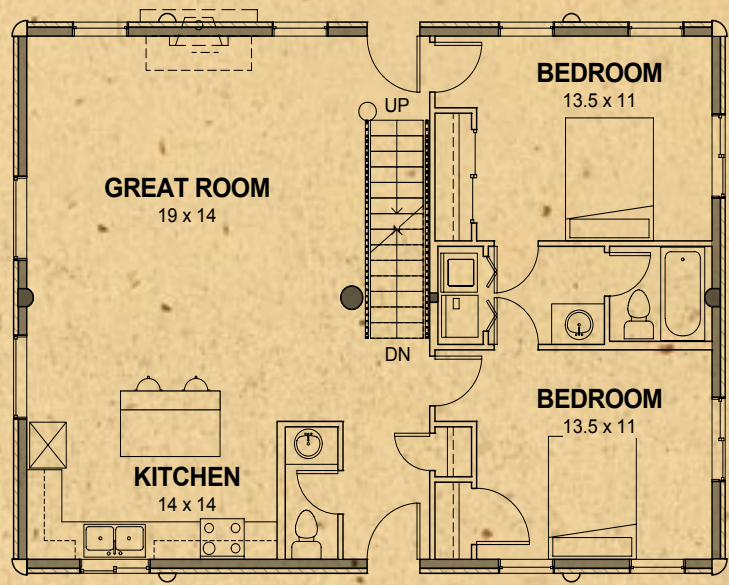

Big Horn Series

Big Horn 7	
Main Level Area	1160 sq. ft.
Loft & Storage	552 sq. ft.
Total Living Area	1712 sq. ft.

Available Wall Options shown

www.whispercreekloghomes.com