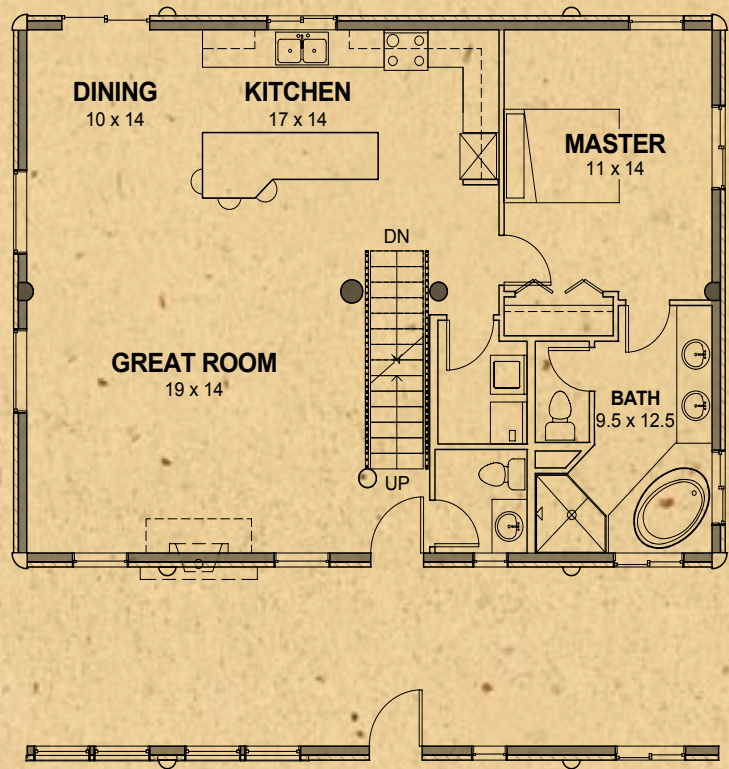

Big Horn Series

Big Horn 8	
Main Level Area	1160 sq. ft.
Loft & Storage	552 sq. ft.
Total Living Area	1712 sq. ft.

Available Wall Options shown

www.whispercreekloghomes.com