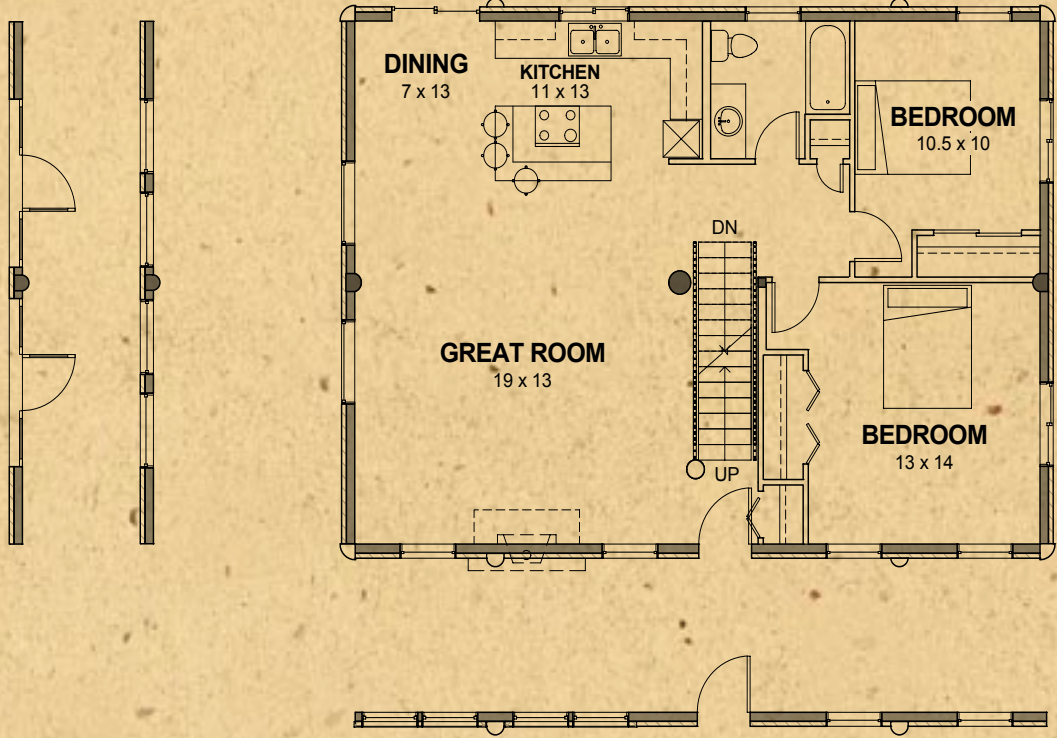

Big Horn Series

Big Horn 10	
Main Level Area	1160 sq. ft.
Loft & Storage	552 sq. ft.
Total Living Area	1712 sq. ft.

Available Wall Options shown

www.whispercreekloghomes.com