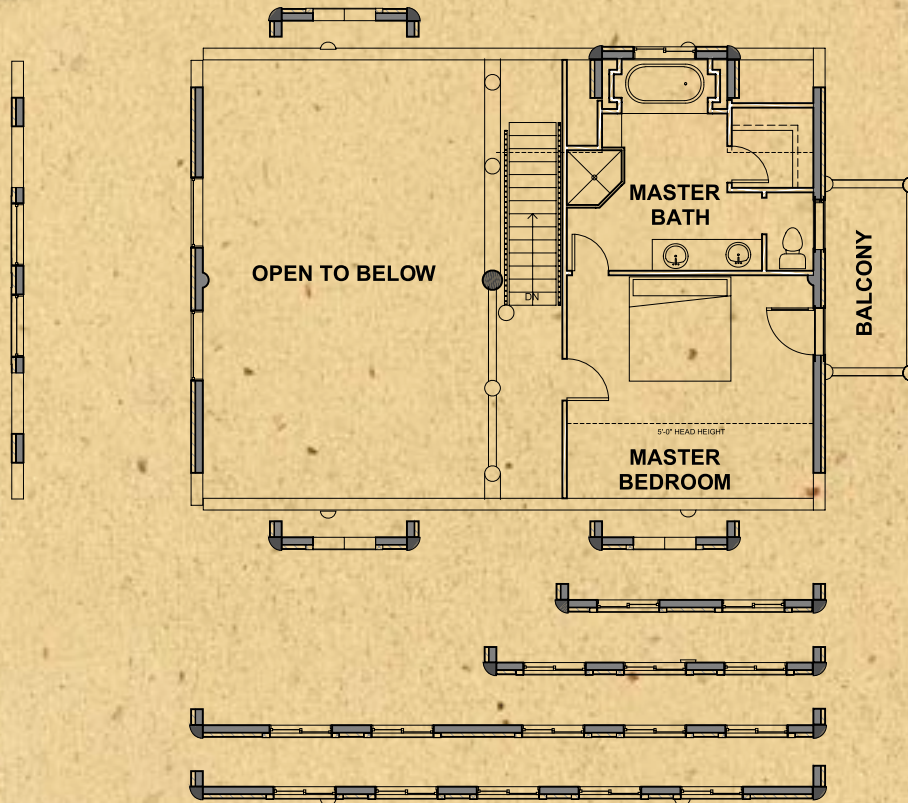

Big Horn Series

Big Horn Loft 3

Big Horn Loft 3

Main Level Area	1160 sq. ft.
Loft & Storage	552 sq. ft.
Total Living Area	1712 sq. ft.

Available Wall Options shown

www.whispercreekloghomes.com