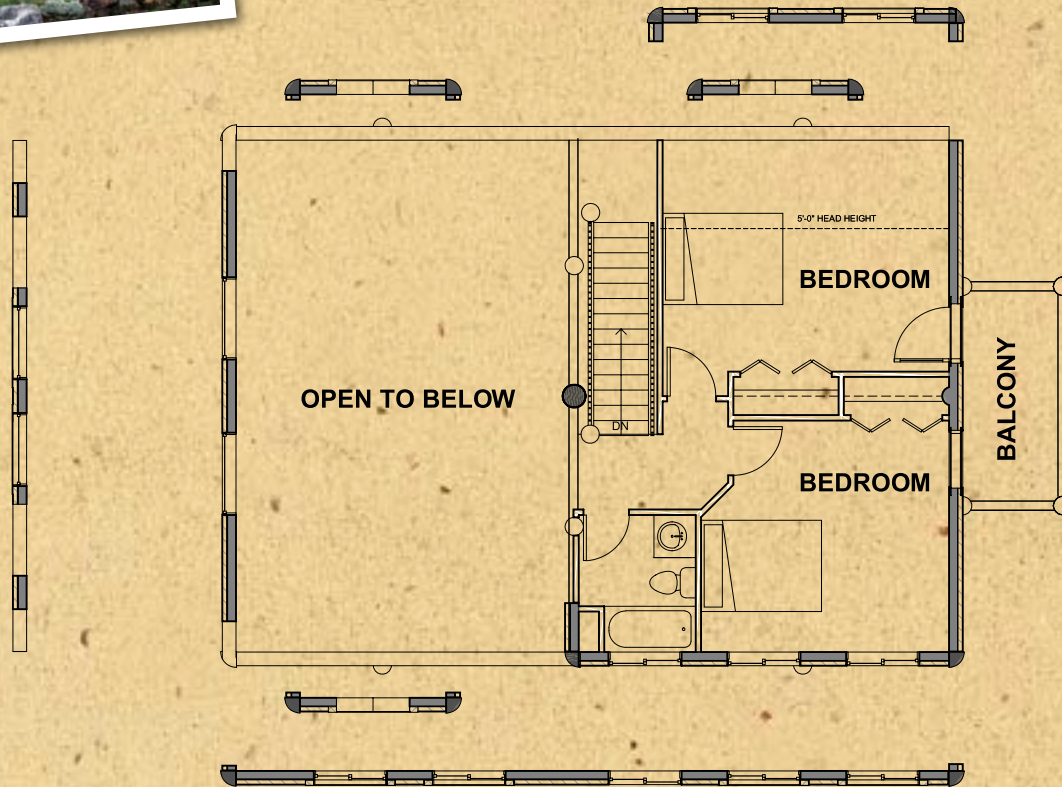

# Big Horn Series

Big Horn Loft 5

## Big Horn Loft 5

|                   |              |
|-------------------|--------------|
| Main Level Area   | 1160 sq. ft. |
| Loft & Storage    | 552 sq. ft.  |
| Total Living Area | 1712 sq. ft. |