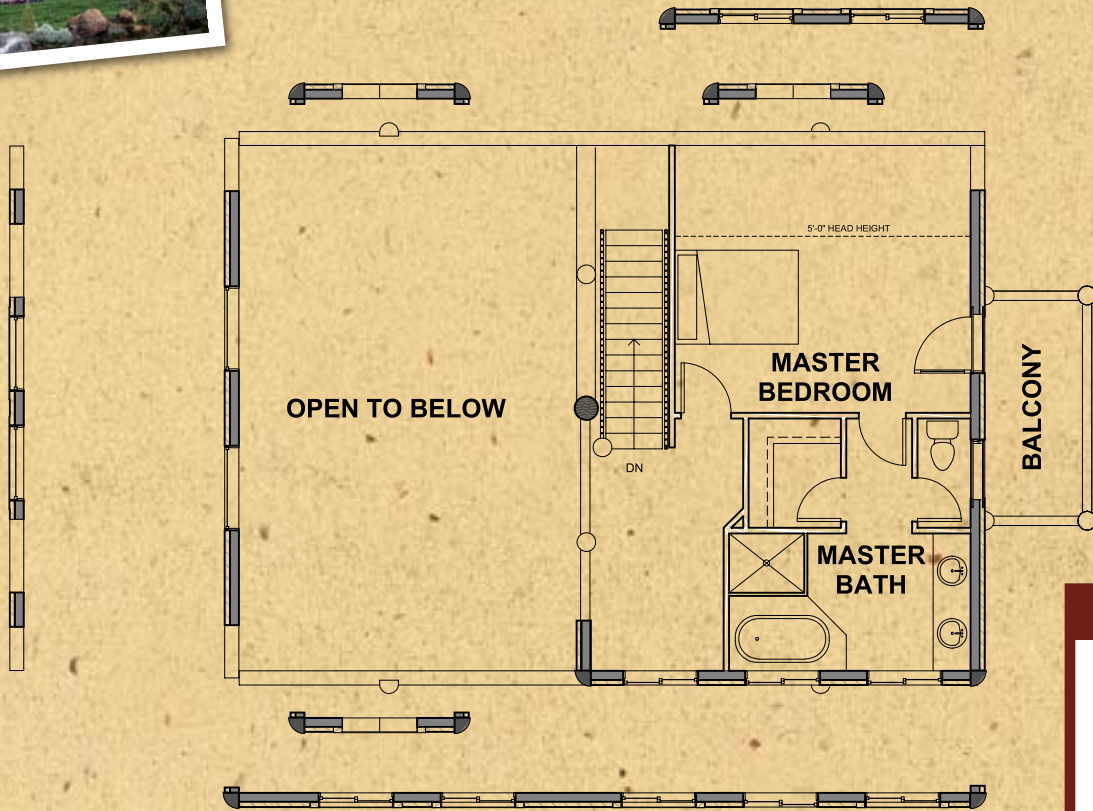

Big Horn Series

Big Horn Loft 6

Big Horn Loft 6

Main Level Area	1160 sq. ft.
Loft & Storage	552 sq. ft.
Total Living Area	1712 sq. ft.

Available Wall Options shown

www.whispercreekloghomes.com