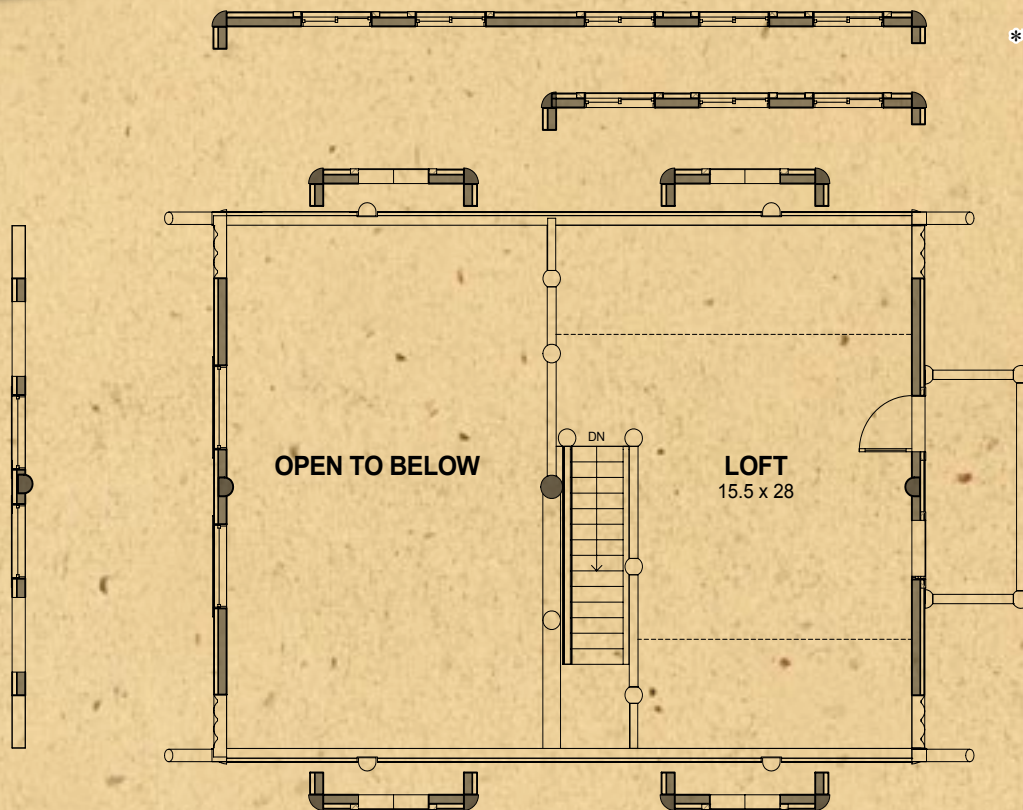

Big Horn Series

*This loft works with Big Horn plans 1,2,4,8,9,10

Big Horn Loft 1	
Main Level Area	1160 sq. ft.
Loft & Storage	552 sq. ft.
Total Living Area	1712 sq. ft.

Available Options shown on this loft plan:
 Balcony
 Dormers
 Window Feature Wall