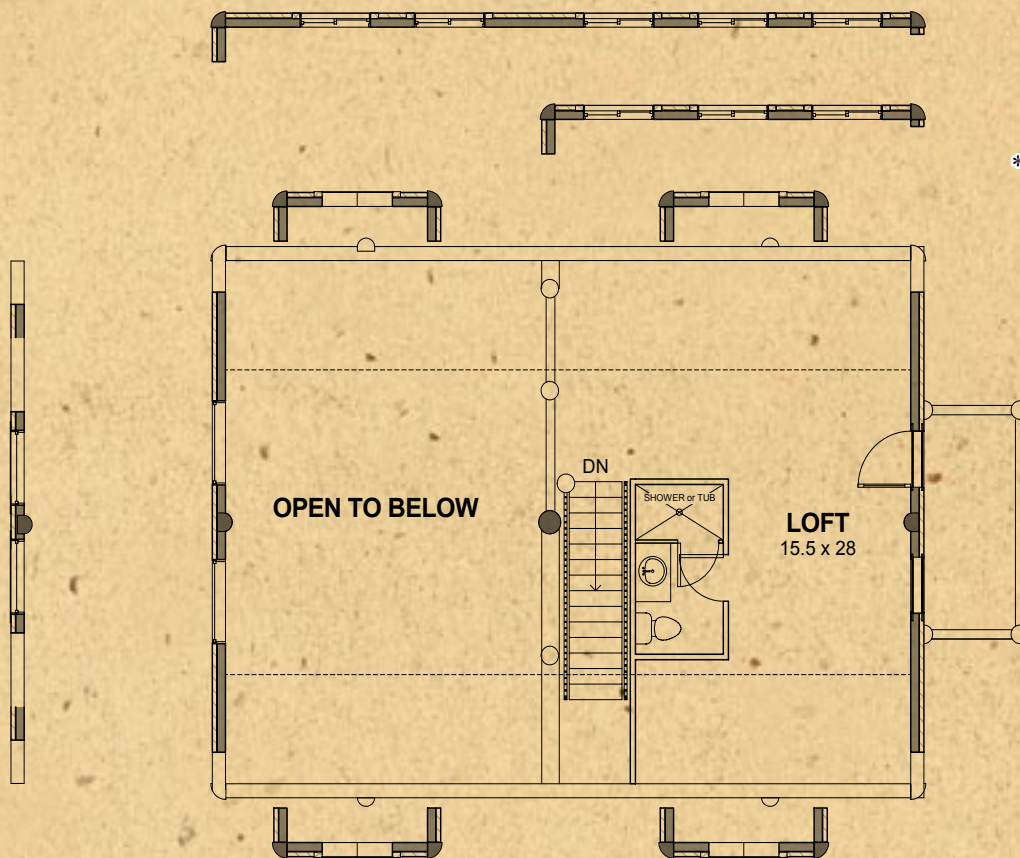

# Big Horn Series

\*This loft works with Big Horn plans 1,2,4,8,9,10

## Big Horn Loft 2

Main Level Area	1160 sq. ft.
Loft & Storage	552 sq. ft.
Total Living Area	1712 sq. ft.

Available Options shown on this loft plan:  
 Balcony  
 Dormers  
 Window Feature Wall

[www.whispercreekloghomes.com](http://www.whispercreekloghomes.com)