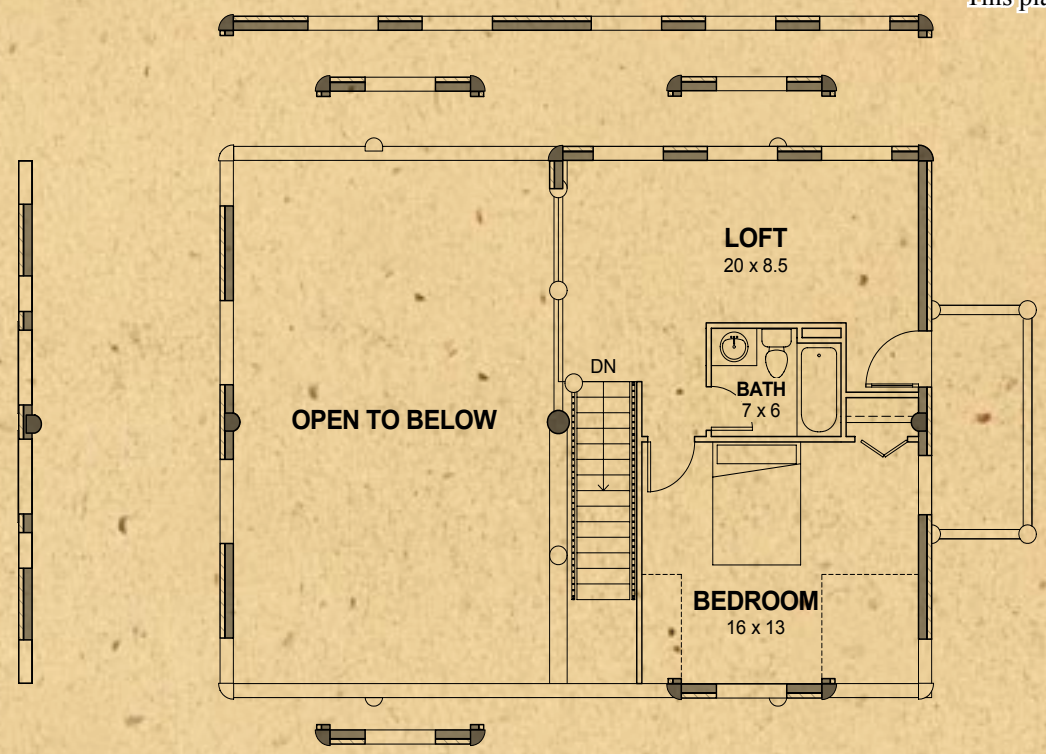

Big Horn Series

*This loft works with Big Horn plans 1,2,4,8,9,10
 This plan can also be mirrored to work with others

Big Horn Loft 4	
Main Level Area	1160 sq. ft.
Loft & Storage	552 sq. ft.
Total Living Area	1712 sq. ft.

Available Options shown on this loft plan:
 Balcony
 Dormers
 Window Feature Wall

www.whispercreekloghomes.com