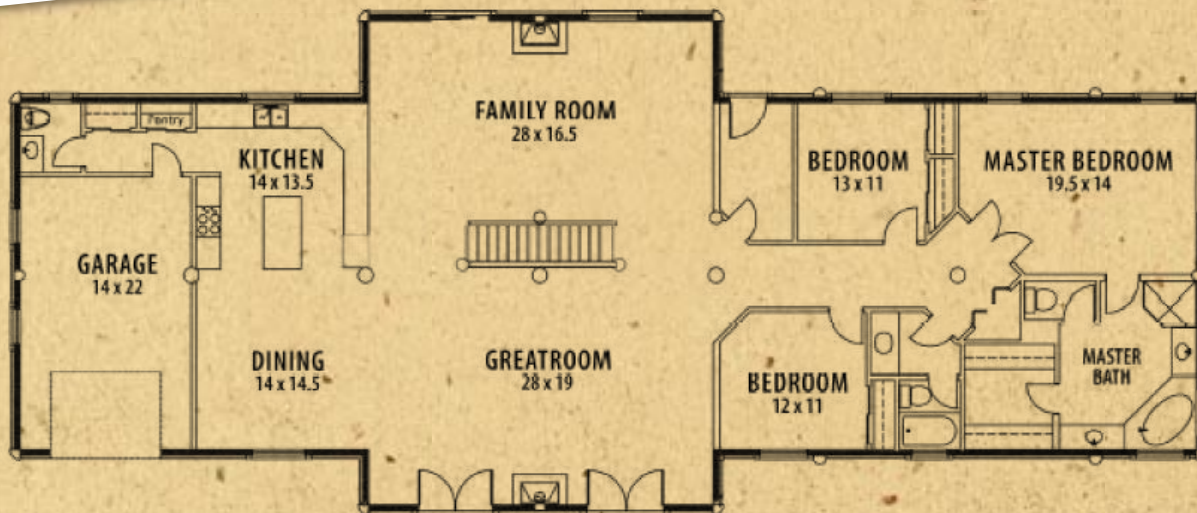

Buffalo Run Series

Buffalo Run 1	
Main Level Area	3161 sq. ft.
Loft & Storage	2553 sq. ft.
Total Living Area	5714 sq. ft.

Garage Included in Main Floor Sq ft.

www.whispercreekloghomes.com