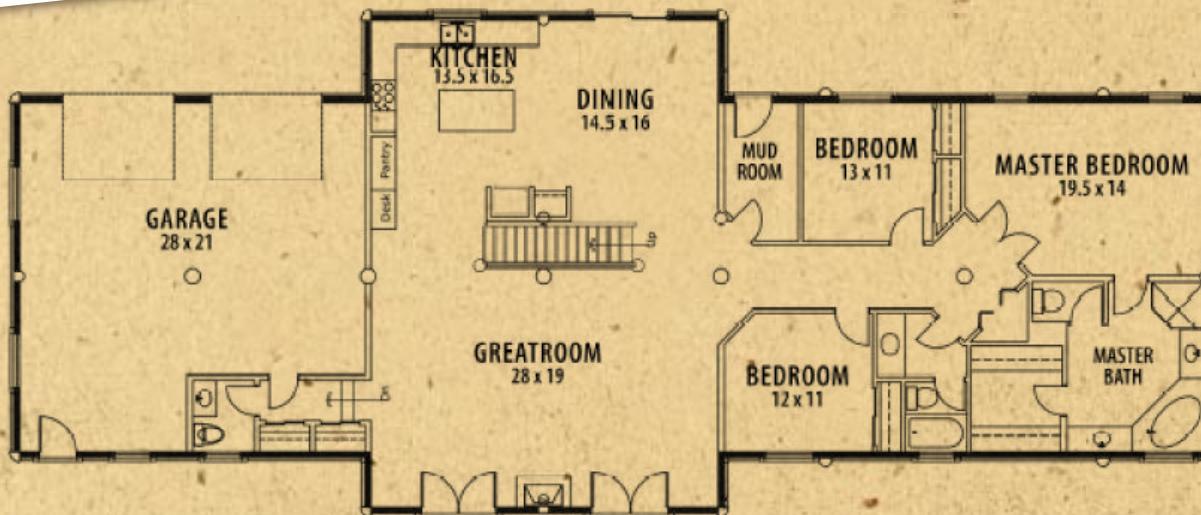

Buffalo Run Series

Buffalo Run 2	
Main Level Area	3161 sq. ft.
Loft & Storage	2553 sq. ft.
Total Living Area	5714 sq. ft.

Garage Included in Main Floor Sq ft.

www.whispercreekloghomes.com