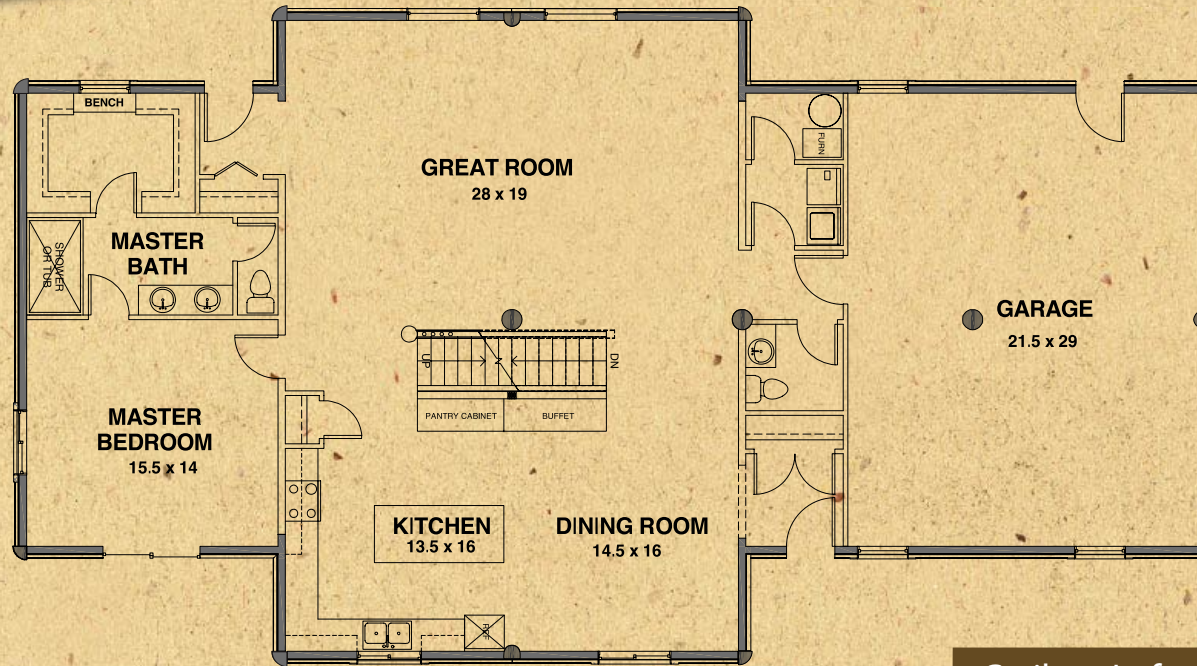

# Caribou Lofted Series

Caribou Lofted 1

Caribou Lofted 1	
Main Level Area	2450 sq. ft.
Loft & Storage	1856 sq. ft.
Total Living Area	4306 sq. ft.

Available Wall Options shown

[www.whispercreekloghomes.com](http://www.whispercreekloghomes.com)