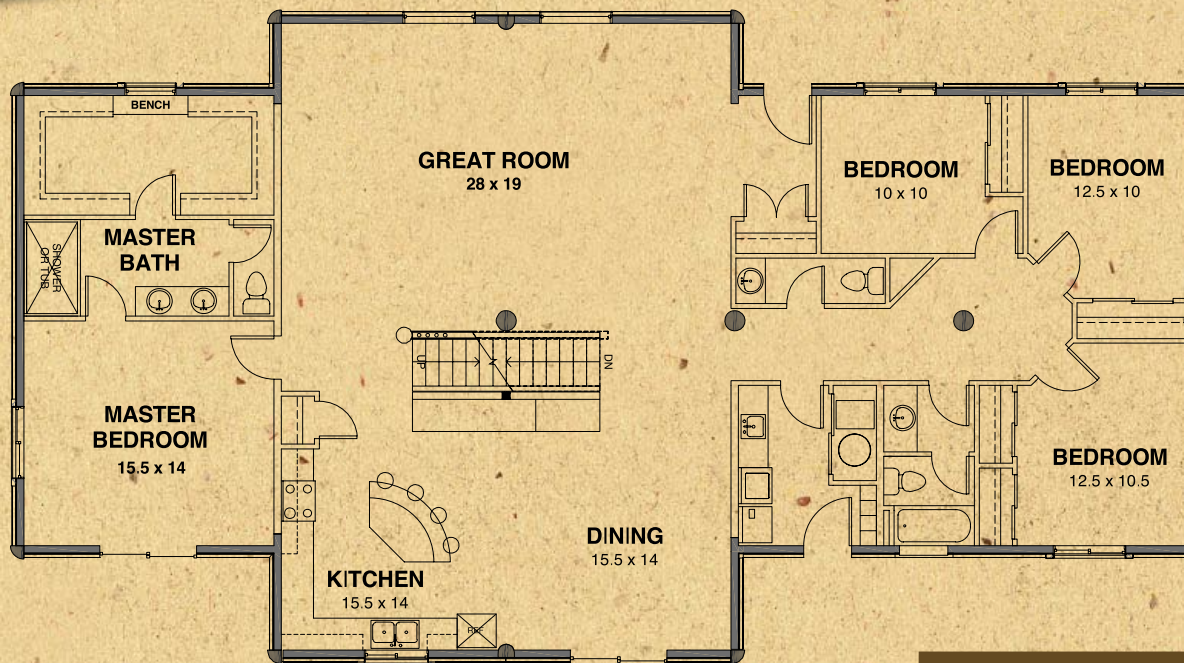

Caribou Lofted Series

Caribou Lofted 2

Caribou Lofted 2	
Main Level Area	2450 sq. ft.
Loft & Storage	1856 sq. ft.
Total Living Area	4306 sq. ft.

Available Wall Options shown

www.whispercreekloghomes.com