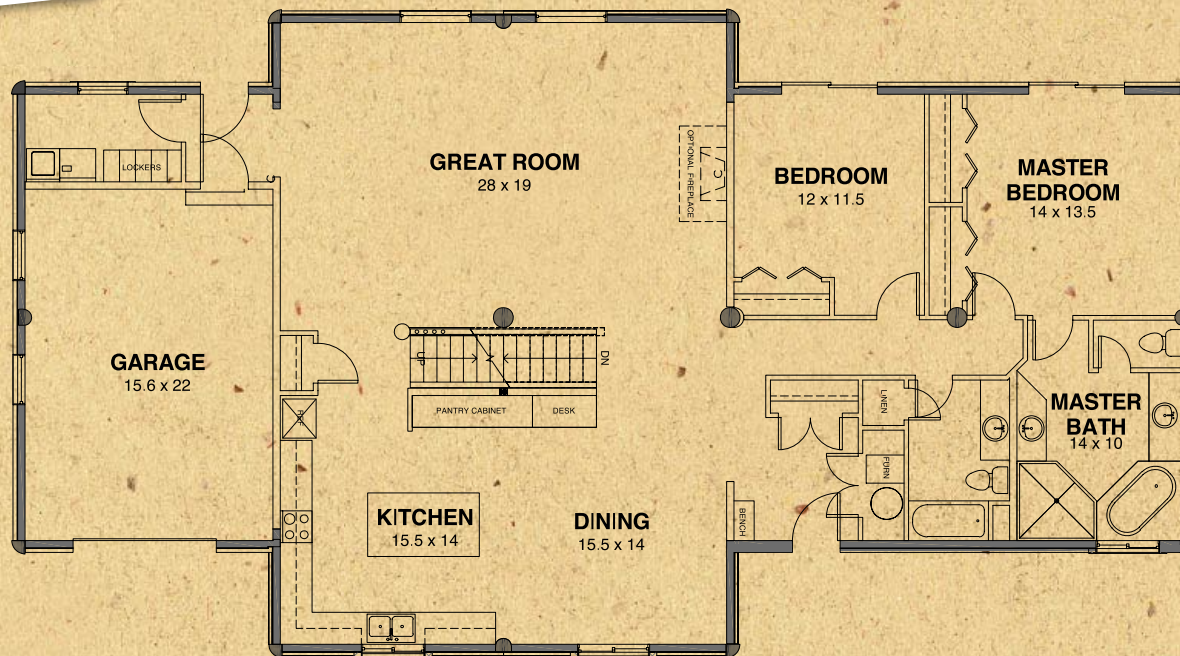

Caribou Lofted Series

Caribou Lofted 3

Caribou Lofted 3	
Main Level Area	2450 sq. ft.
Loft & Storage	1856 sq. ft.
Total Living Area	4306 sq. ft.

Available Wall Options shown

www.whispercreekloghomes.com