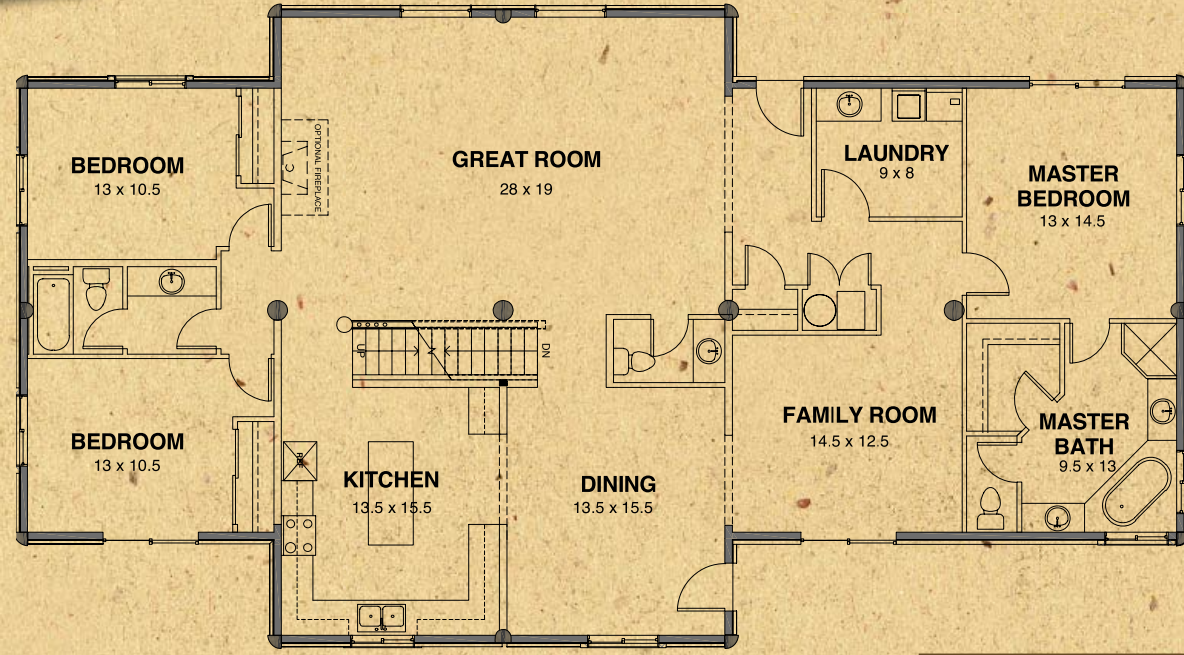

# Caribou Lofted Series

Caribou Lofted 4

Caribou Lofted 4	
Main Level Area	2450 sq. ft.
Loft & Storage	1856 sq. ft.
Total Living Area	4306 sq. ft.

Available Wall Options shown

[www.whispercreekloghomes.com](http://www.whispercreekloghomes.com)