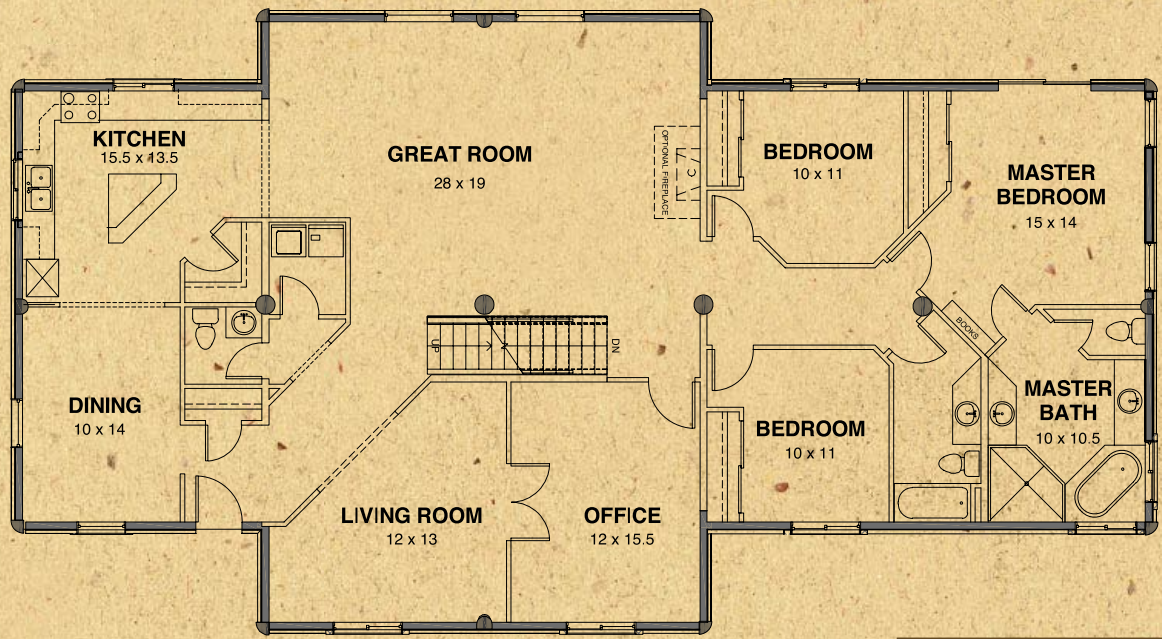

Caribou Lofted Series

Caribou Lofted 5

Caribou Lofted 5	
Main Level Area	2450 sq. ft.
Loft & Storage	1856 sq. ft.
Total Living Area	4306 sq. ft.

Available Wall Options shown

www.whispercreekloghomes.com