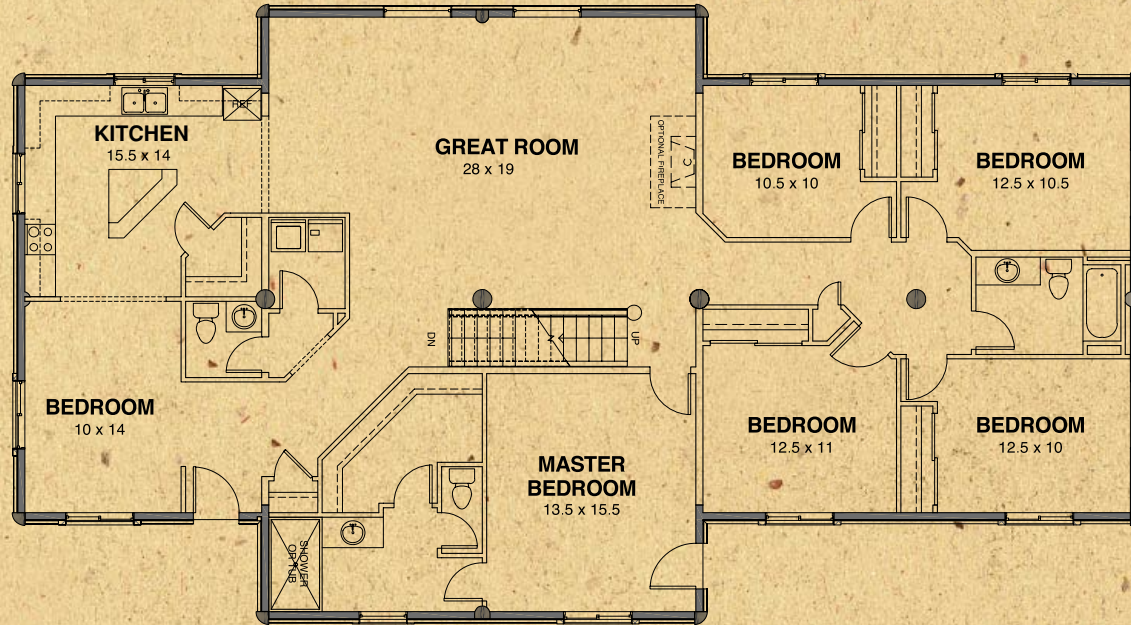

Caribou Lofted Series

Caribou Lofted 6

Caribou Lofted 6

Main Level Area	2450 sq. ft.
Loft & Storage	1856 sq. ft.
Total Living Area	4306 sq. ft.

Available Wall Options shown

www.whispercreekloghomes.com