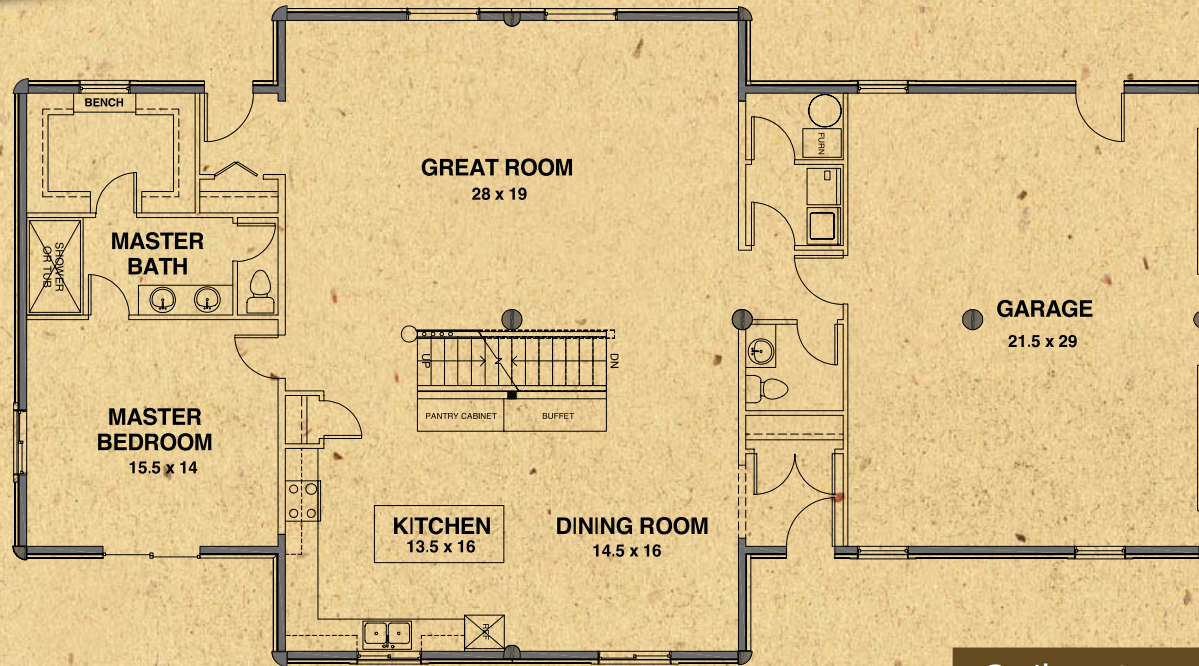

Caribou Series

Caribou 1

Caribou 1

Main Level Area	2450 sq. ft.
Loft & Storage	552 sq. ft.
Total Living Area	3002 sq. ft.

Available Wall Options shown

www.whispercreekloghomes.com