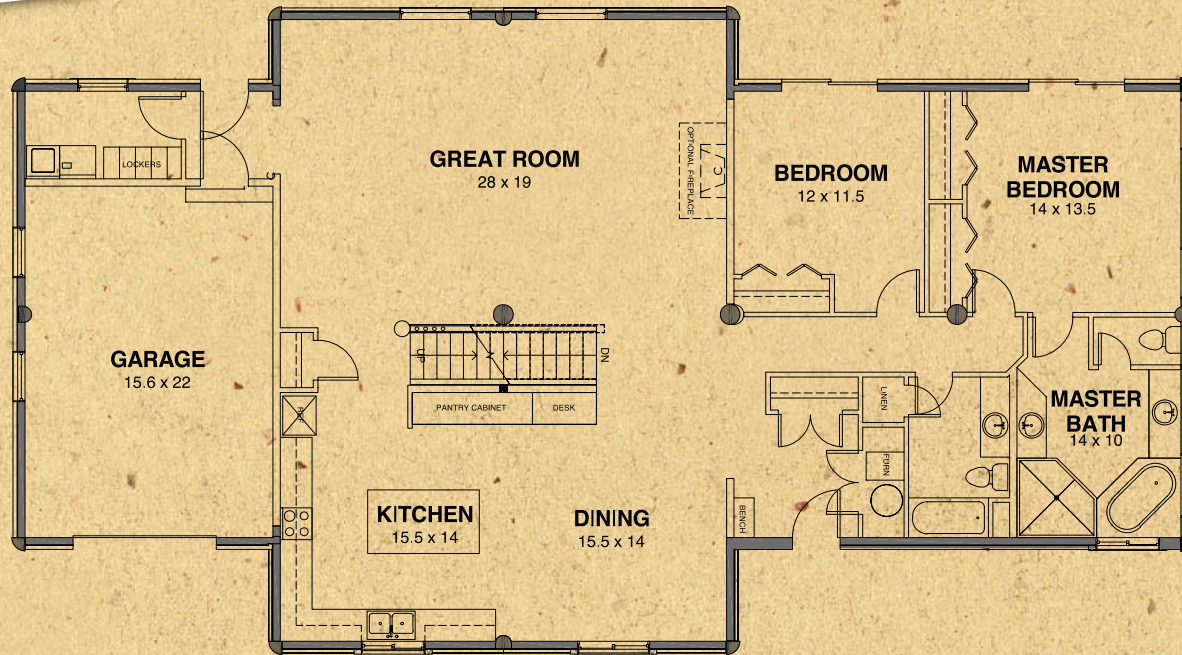

Caribou Series

Caribou 3

Caribou 3

Main Level Area	2450 sq. ft.
Loft & Storage	552 sq. ft.
Total Living Area	3002 sq. ft.

Available Wall Options shown

www.whispercreekloghomes.com