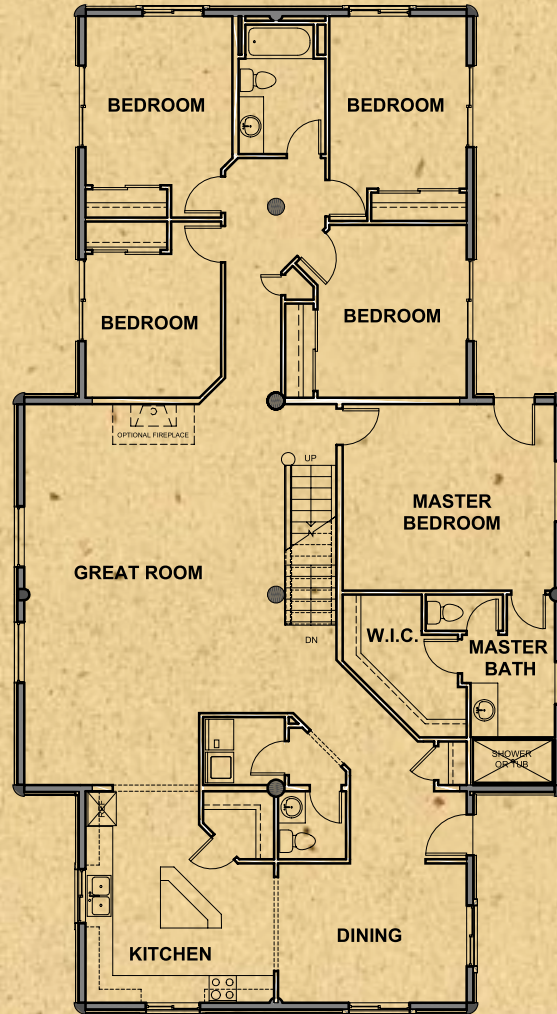

Caribou Series

Caribou 6

Caribou 6

Main Level Area	2465 sq. ft.
Loft & Storage	1856 sq. ft.
Total Living Area	4321 sq. ft.

Available Wall Options shown

www.whispercreekloghomes.com