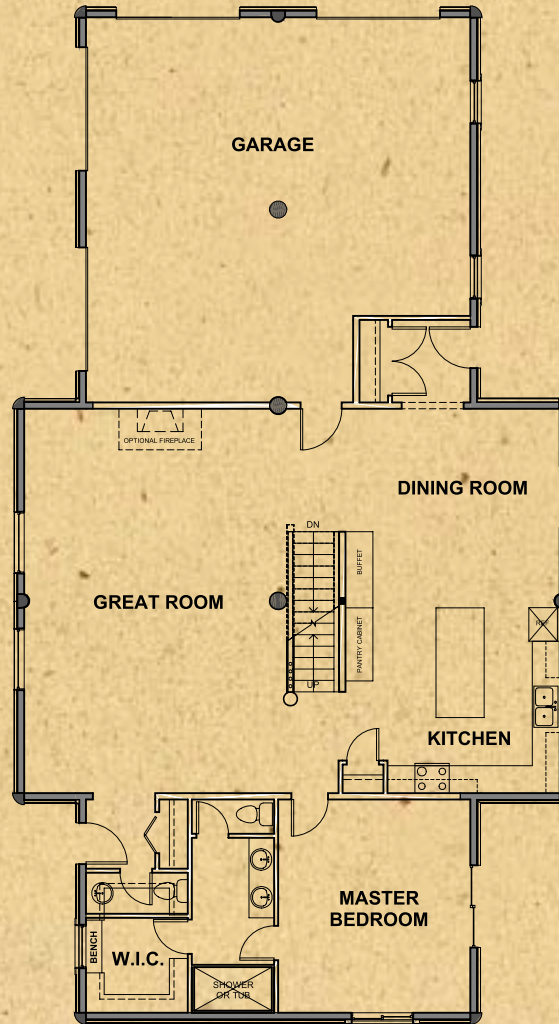

Caribou Series

Caribou 7

Caribou 7

Main Level Area	2465 sq. ft.
Loft & Storage	1856 sq. ft.
Total Living Area	4321 sq. ft.

Available Wall Options shown

www.whispercreekloghomes.com