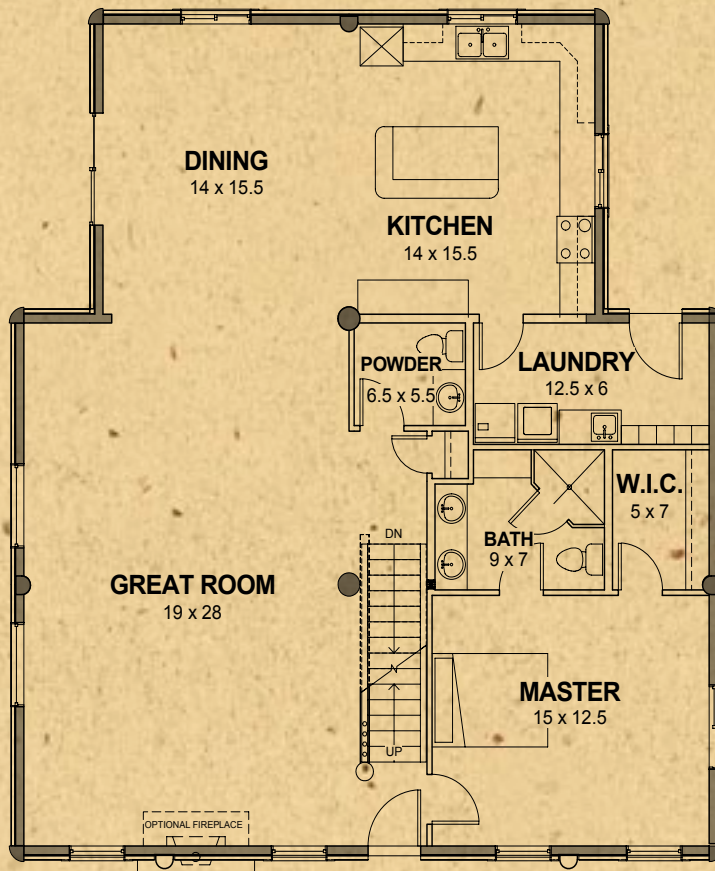

Eagle River Series

Eagle River 1	
Main Level Area	1624 sq. ft.
Loft & Storage	552 sq. ft.
Total Living Area	2176 sq. ft.

Available Wall Options shown

www.whispercreekloghomes.com